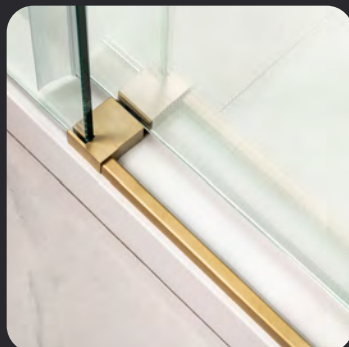

# MBSDC6062-BG

WOODBIDGE Frameless Bathtub Shower Doors  
56-60" Width x 62" Height with 3/8"(10mm) Clear  
Tempered Glass in Brushed Gold Finish

Water & Stain  
Resistant Glass  
Coating

Transparent Safety  
Film