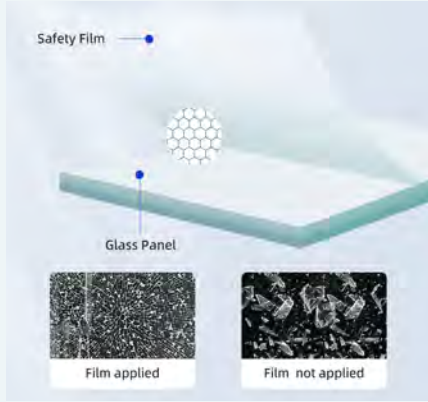

Water & Stain Resistant Glass Coating

Transparent Safety Film

2 Ways Opening & Double Sliding

ASD4876-C