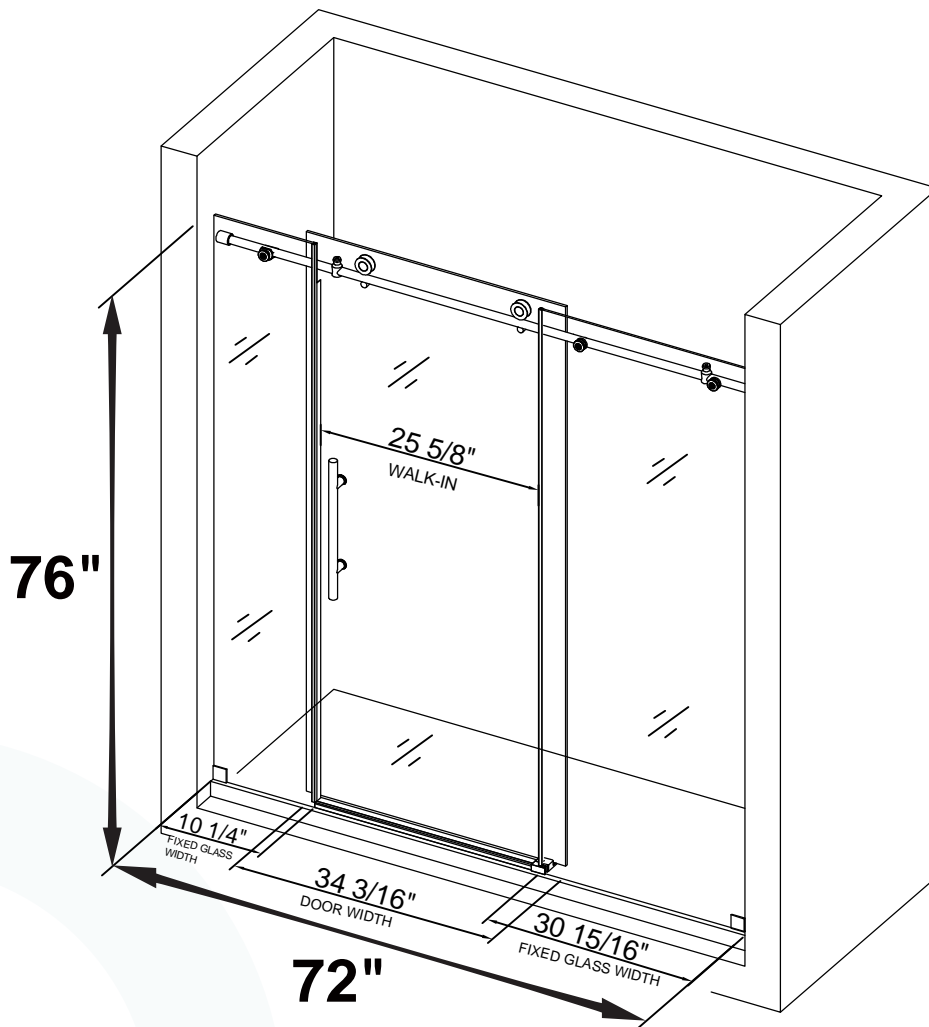

Water & Stain
Resistant Glass
Coating

Transparent Safety
Film

Three Doors