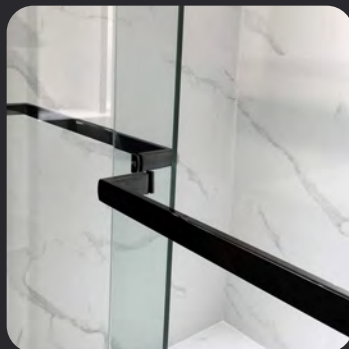

SDD6076-MBL

● 2 Ways Opening & Double Sliding

WOODBIDGE Frameless Shower Doors 56-60" Width x 76" Height with 3/8" (10mm) Clear Tempered Glass, 2 Ways Opening & Double Sliding in Matte Black Finish