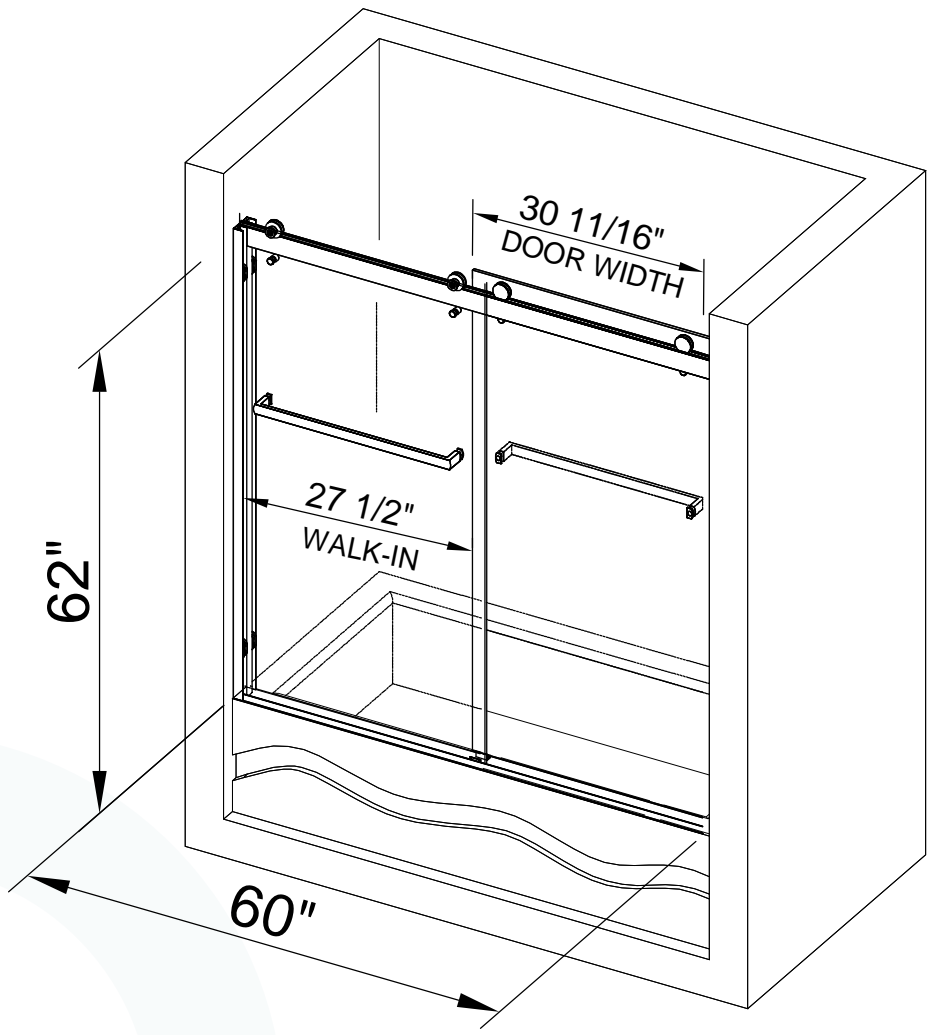

Water & Stain Resistant Glass Coating

Transparent Safety Film

2 Ways Opening & Double Sliding