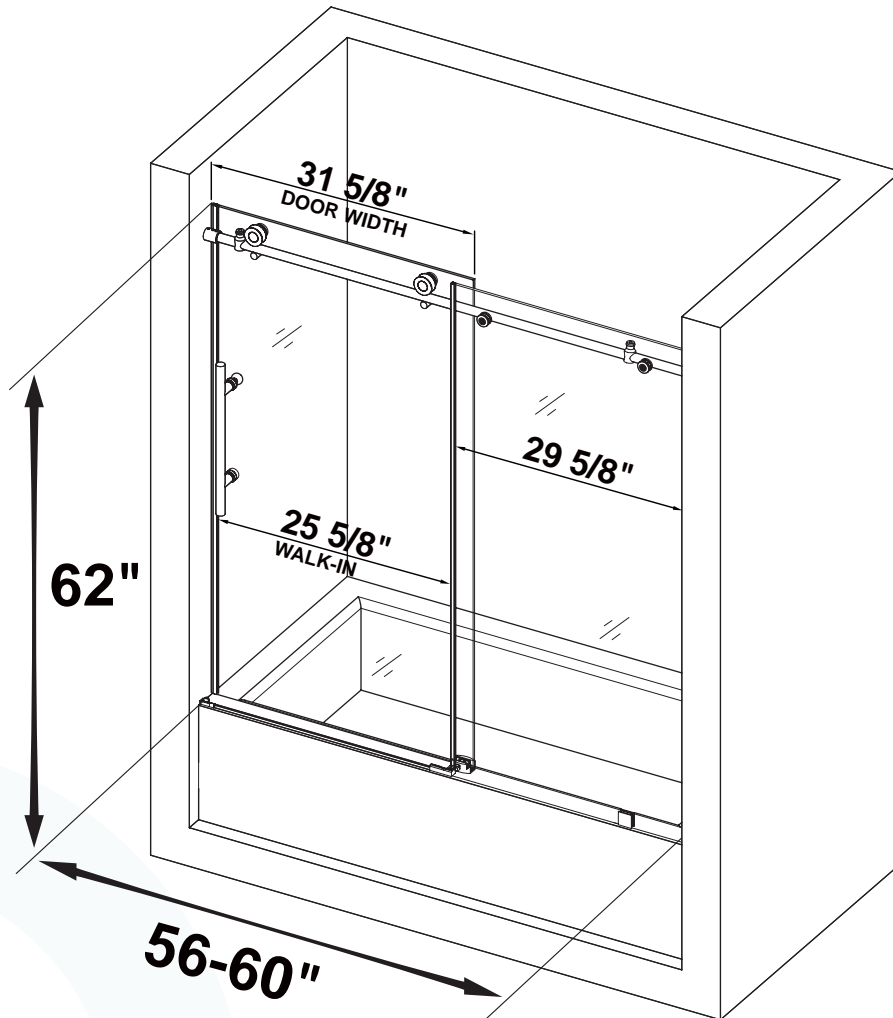

Water & Stain
Resistant Glass
Coating

Transparent Safety
Film

Tub Doors