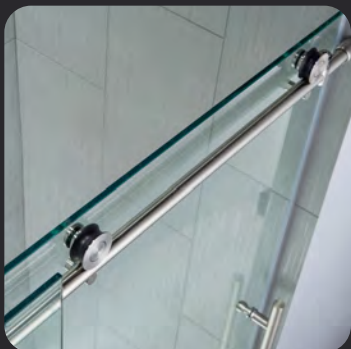

MBSDC7276-B

WOODBIDGE Frameless Shower Doors 68-72" Width
x 76"Height with 3/8"(10mm) Clear Tempered Glass in
Brushed Nickel Finish