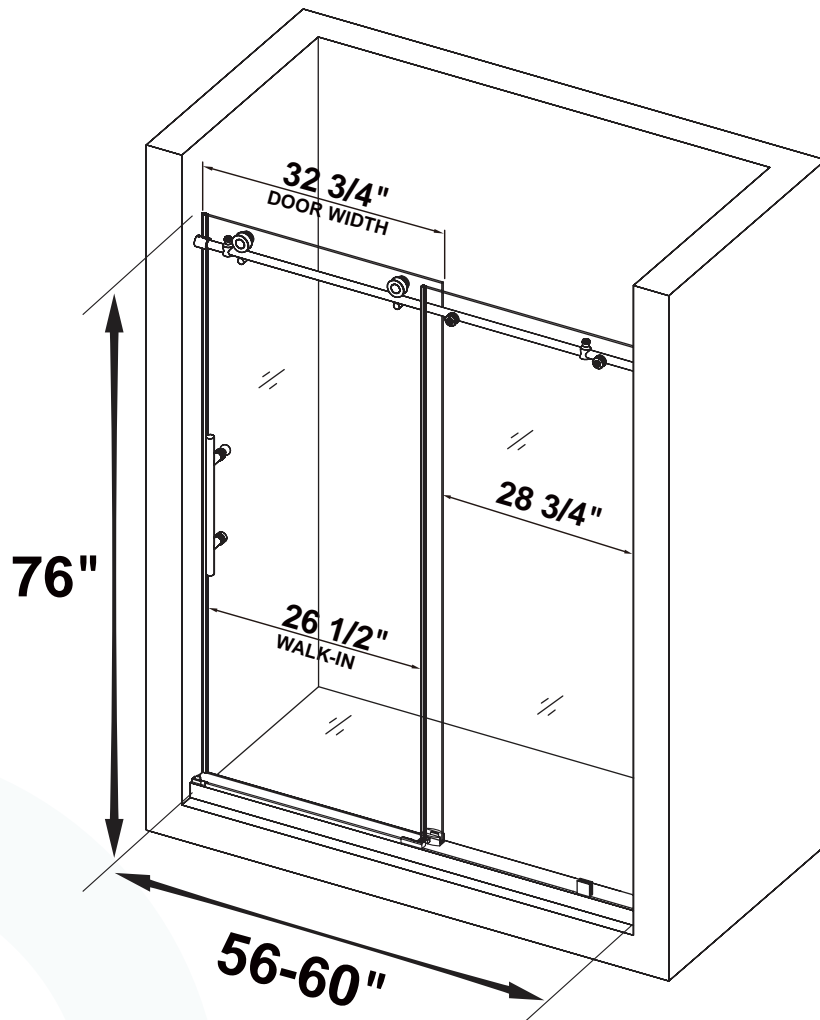

# MBSDC6076-BG

WOODBIDGE Frameless Shower Doors 56-60"  
Width x 76"Height with 3/8"(10mm) Clear Tempered  
Glass in Brushed Gold Finish

**Water & Stain Resistant  
Glass Coating**

**Transparent Safety Film**