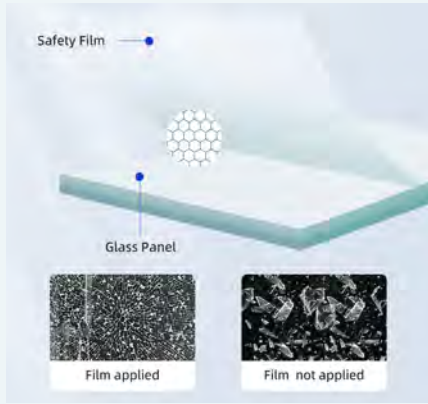

Water & Stain Resistant Glass Coating

Transparent Safety Film

2 Ways Opening & Double Sliding

SDD6062-C