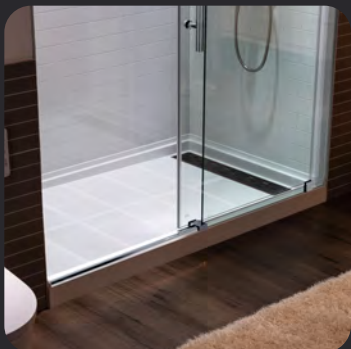

MBSDC4876-C

WOODBIDGE Frameless Shower Doors 44-48" Width
x 76" Height with 3/8"(10mm) Clear Tempered Glass in
Polished Chrome Finish