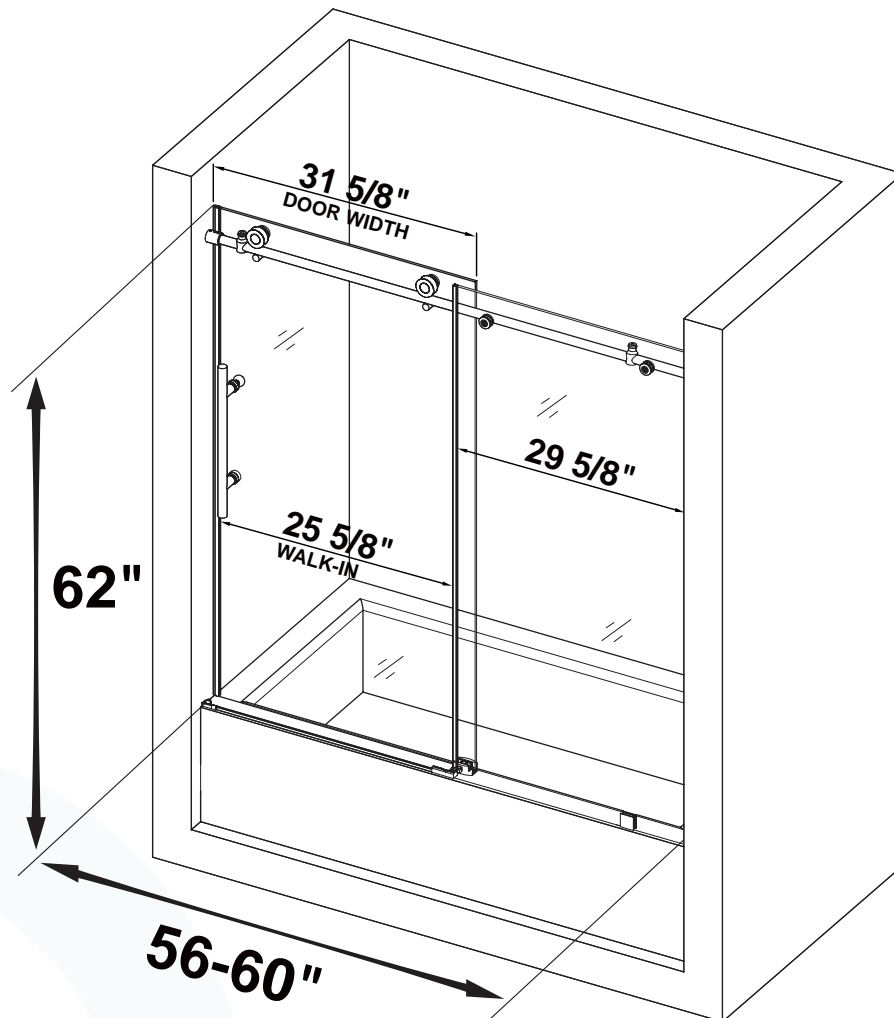

Water & Stain
Resistant Glass
Coating

Transparent Safety
Film

Tub Doors