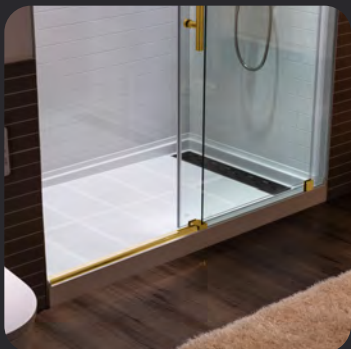

MBSDC4876-BG

WOODBIDGE Frameless Shower Doors 44-48" Width x 76" Height with 3/8" (10mm) Clear Tempered Glass in Brushed Gold Finish