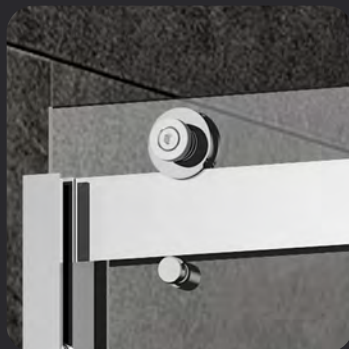

SDD6076-B

- 2 Ways Opening & Double Sliding

WOODBIDGE Frameless Shower Doors 56-60" Width x 76" Height with 3/8" (10mm) Clear Tempered Glass, 2 Ways Opening & Double Sliding in Brushed Nickel Finish