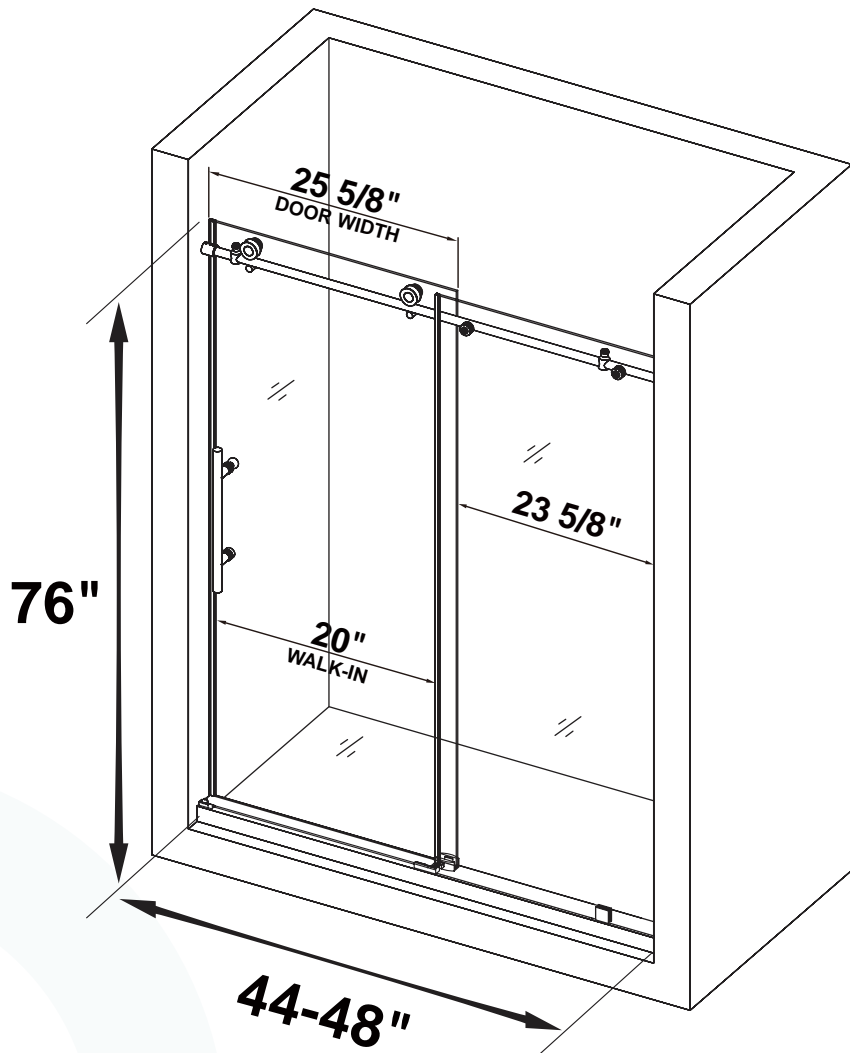

# MBSDC4876-C

WOODBIDGE Frameless Shower Doors 44-48" Width  
x 76" Height with 3/8"(10mm) Clear Tempered Glass in  
Polished Chrome Finish

**Water & Stain Resistant  
Glass Coating**

**Transparent Safety Film**

# MSDC4876-MBL

WOODBIDGE Frameless Shower Doors 44-48" Width x 76" Height with 3/8"(10mm) Clear Tempered Glass in Matte Black Finish

**Water & Stain Resistant  
Glass Coating**

**Transparent Safety Film**

# MBSDC4876-BG

WOODBIDGE Frameless Shower Doors 44-48" Width x 76" Height with 3/8" (10mm) Clear Tempered Glass in Brushed Gold Finish

**Water & Stain Resistant  
Glass Coating**

**Transparent Safety Film**