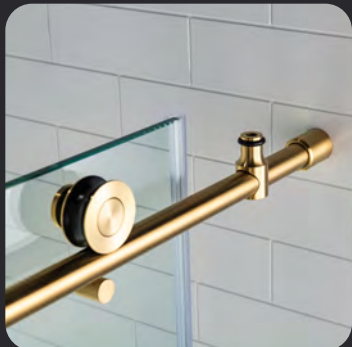

MBSDC6076-BG

WOODBIDGE Frameless Shower Doors 56-60"
Width x 76"Height with 3/8"(10mm) Clear Tempered
Glass in Brushed Gold Finish