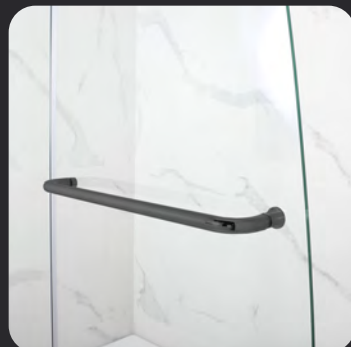

● Tub Doors

MTDB3458-MBL

WOODBIDGE MTDB3458-MBL, Frameless Hinged
Bathtub Shower, 5/16" Tempered Panel, 34" W x 58" H
Tub Glass Door in Matte Black Finish, Include Towel Bar