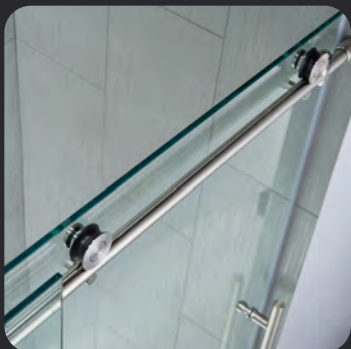

# MBSDC7276-C

WOODBIDGE Frameless Shower Doors 68-72" Width  
x 76" Height with 3/8" (10mm) Clear Tempered Glass in  
Polished Chrome Finish

untreated

treated

Water & Stain  
Resistant Glass  
Coating

Transparent Safety  
Film