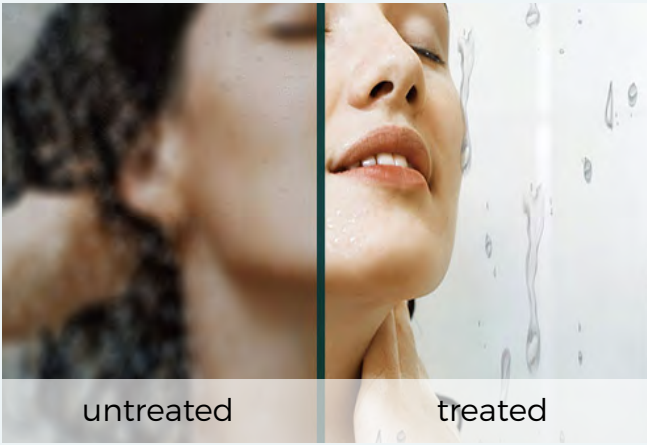

# MBSDC4876-C

WOODBIDGE Frameless Shower Doors 44-48" Width  
x 76" Height with 3/8"(10mm) Clear Tempered Glass in  
Polished Chrome Finish

**Water & Stain Resistant  
Glass Coating**

**Transparent Safety Film**