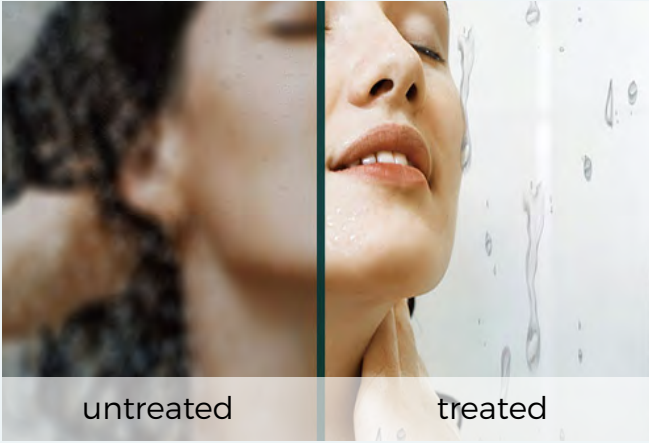

**Water & Stain Resistant
Glass Coating**

Transparent Safety Film

MSDC4876-MBL