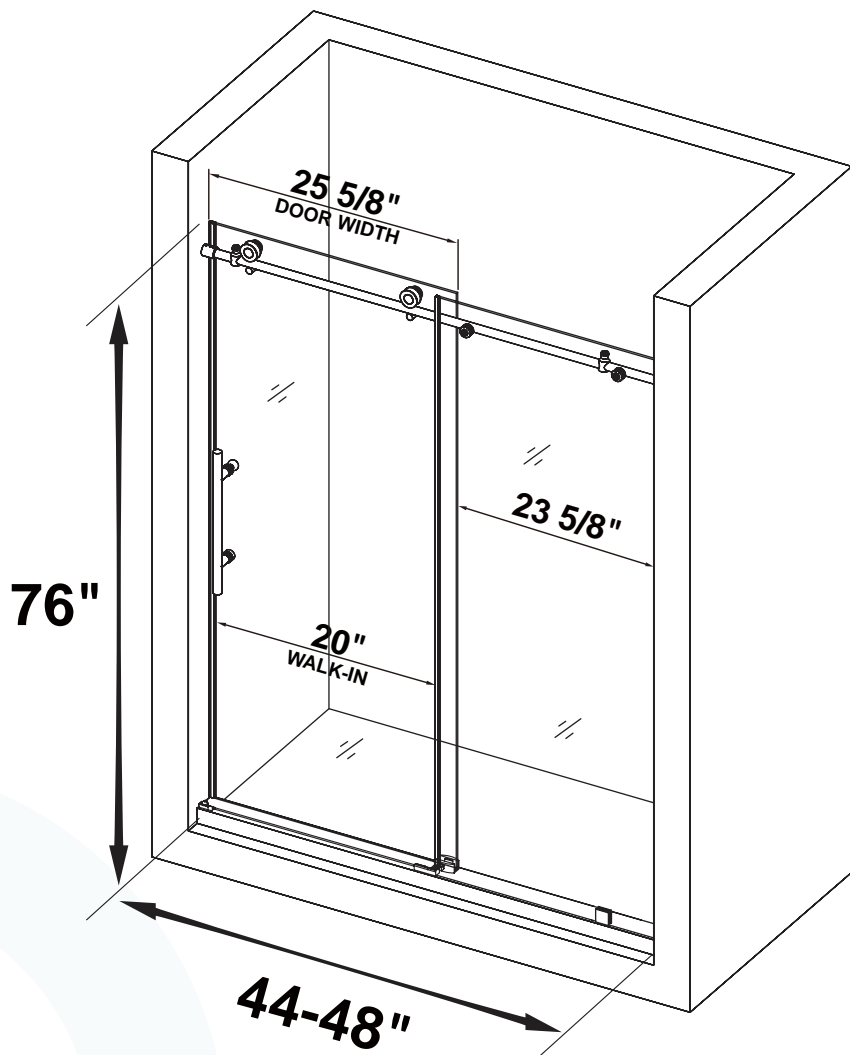

# MSDC4876-MBL

WOODBIDGE Frameless Shower Doors 44-48" Width x 76" Height with 3/8"(10mm) Clear Tempered Glass in Matte Black Finish

**Water & Stain Resistant  
Glass Coating**

**Transparent Safety Film**

# MBSDC4876-BG

WOODBIDGE Frameless Shower Doors 44-48" Width x 76" Height with 3/8" (10mm) Clear Tempered Glass in Brushed Gold Finish

**Water & Stain Resistant  
Glass Coating**

**Transparent Safety Film**

# MBSDC6062-B

WOODBIDGE Frameless Bathtub Shower Doors  
56-60" Width x 62"Height with 3/8"(10mm) Clear  
Tempered Glass in Brushed Nickel Finish

untreated

treated

Water & Stain  
Resistant Glass  
Coating