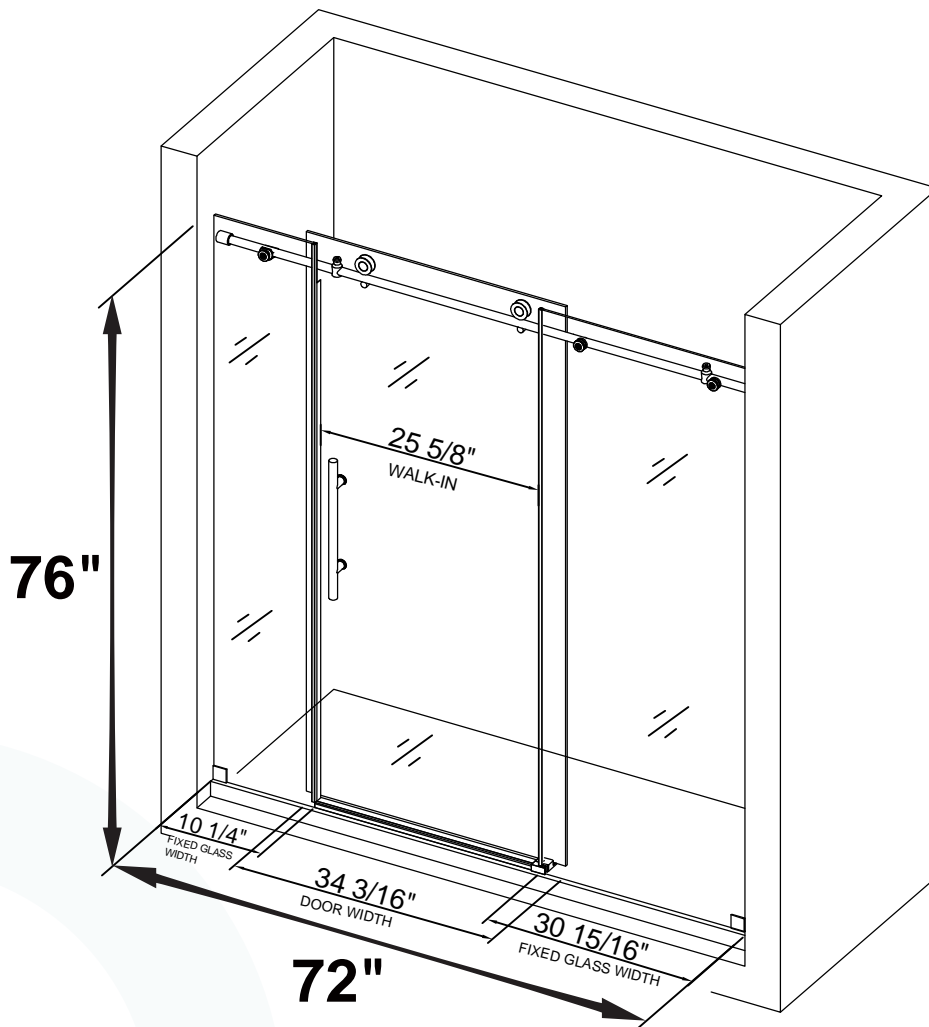

Water & Stain Resistant Glass Coating

Transparent Safety Film

Three Doors