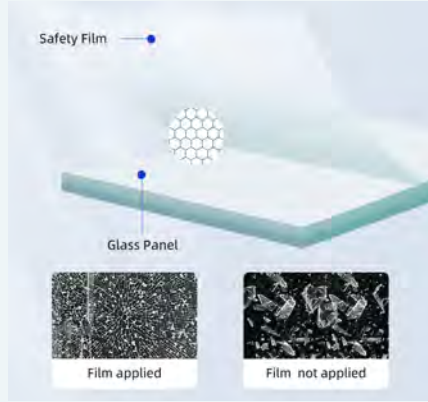

Water & Stain Resistant Glass Coating

Transparent Safety Film

2 Ways Opening & Double Sliding

SDD6076-MBL