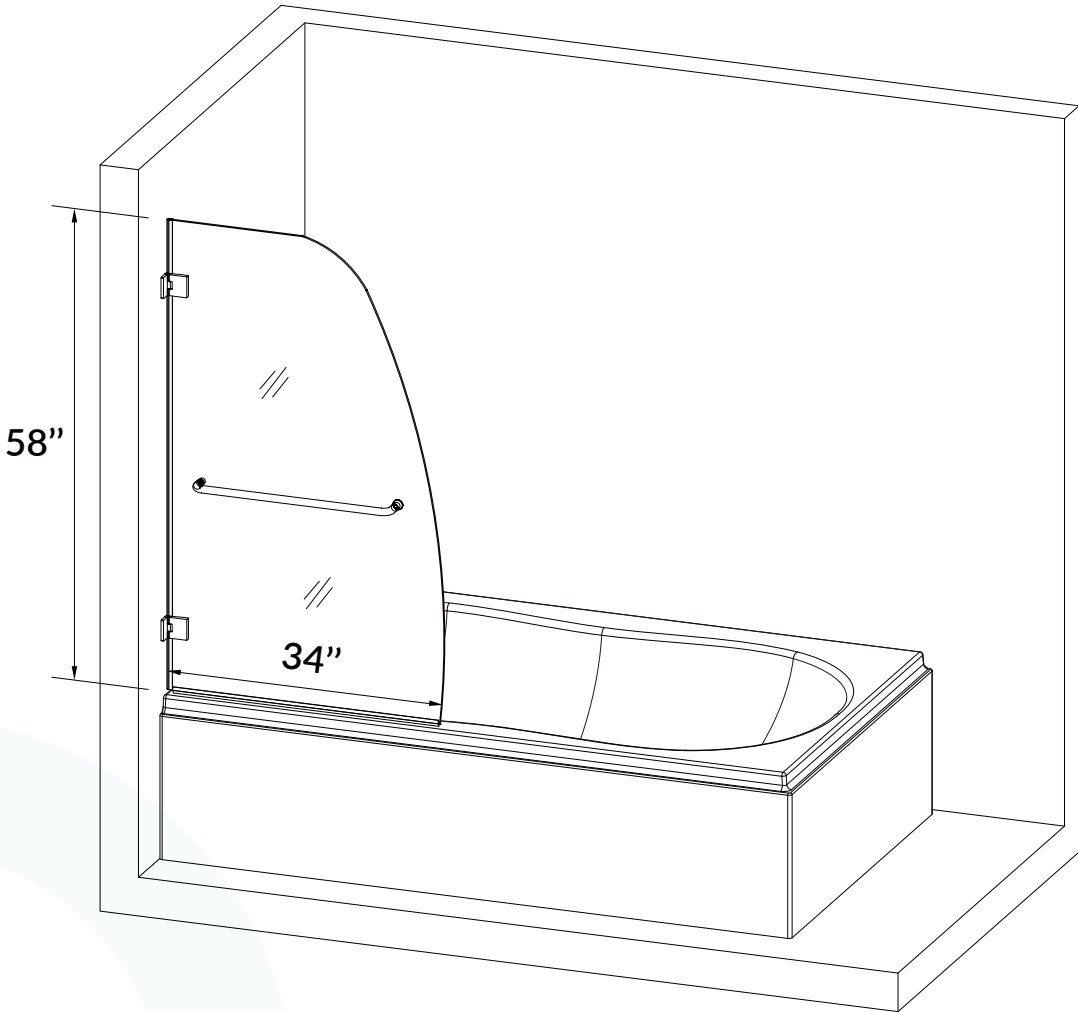

Water & Stain Resistant Glass Coating

Transparent Safety Film

Tub Doors