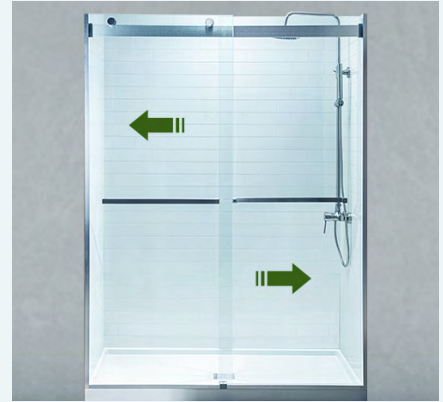

Water & Stain Resistant Glass Coating

Transparent Safety Film

2 Ways Opening & Double Sliding

SDD6076-MBL