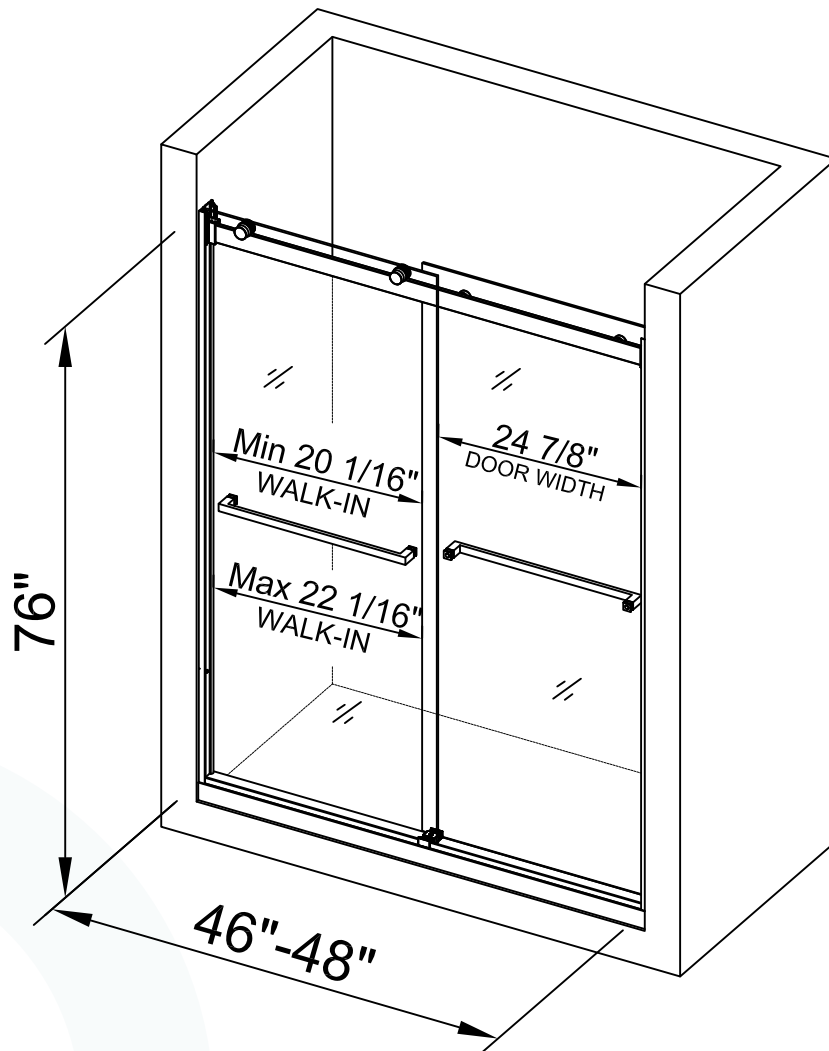

Water & Stain Resistant Glass Coating

Transparent Safety Film

2 Ways Opening & Double Sliding