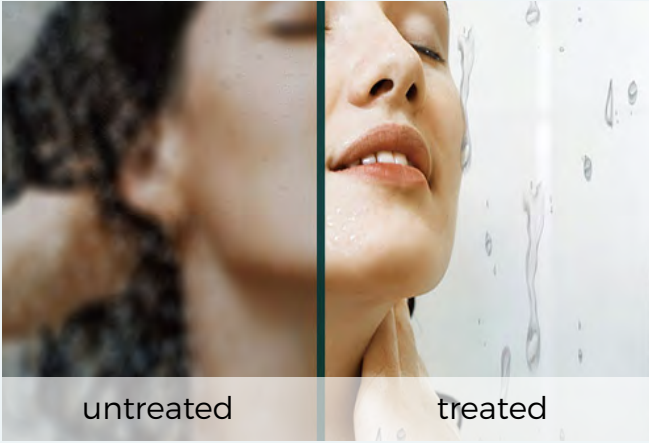

# MBSDC4876-B

WOODBIDGE Frameless Shower Doors 44-48" Width  
x 76" Height with 3/8"(10mm) Clear Tempered Glass in  
Brushed Nickel Finish

**Water & Stain Resistant  
Glass Coating**

**Transparent Safety Film**