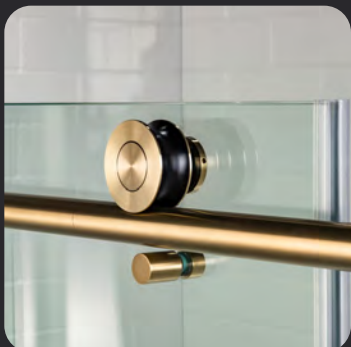

Tub Doors

MSDC6062-MBL

● Tub Doors

# MBSDC6062-BG

WOODBIDGE Frameless Bathtub Shower Doors  
56-60" Width x 62" Height with 3/8"(10mm) Clear  
Tempered Glass in Brushed Gold Finish

Water & Stain  
Resistant Glass  
Coating

Transparent Safety  
Film