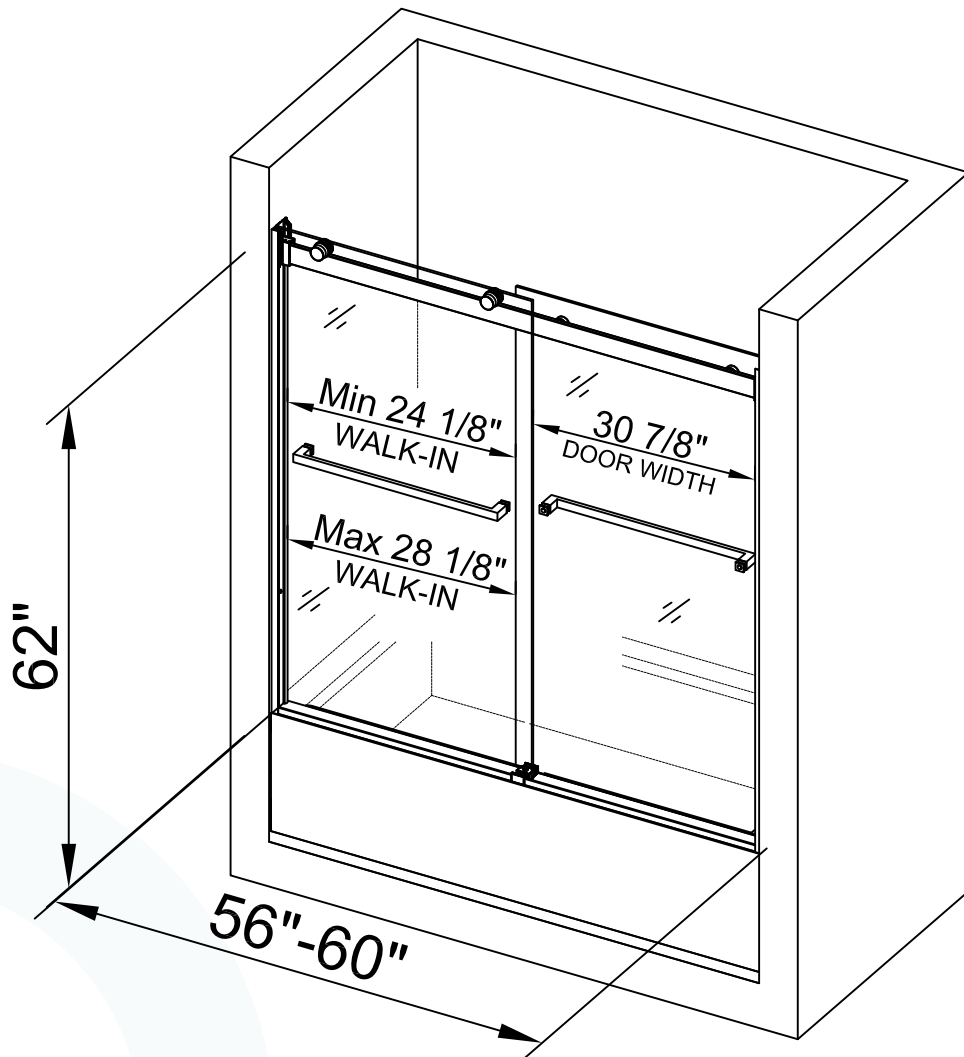

Water & Stain Resistant Glass Coating

Transparent Safety Film

2 Ways Opening & Double Sliding