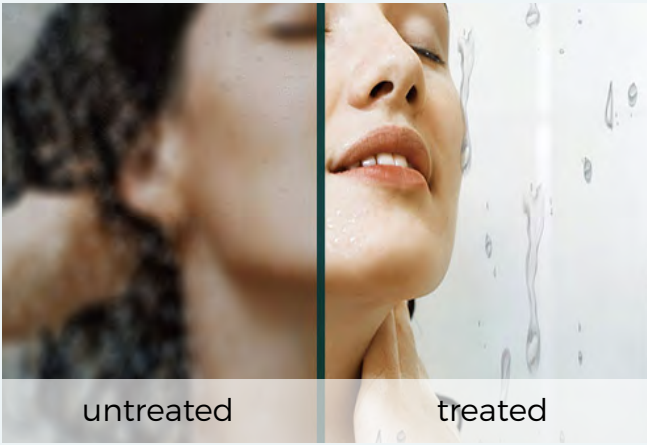

# MBSDC4876-BG

WOODBIDGE Frameless Shower Doors 44-48" Width x 76" Height with 3/8" (10mm) Clear Tempered Glass in Brushed Gold Finish

**Water & Stain Resistant  
Glass Coating**

**Transparent Safety Film**