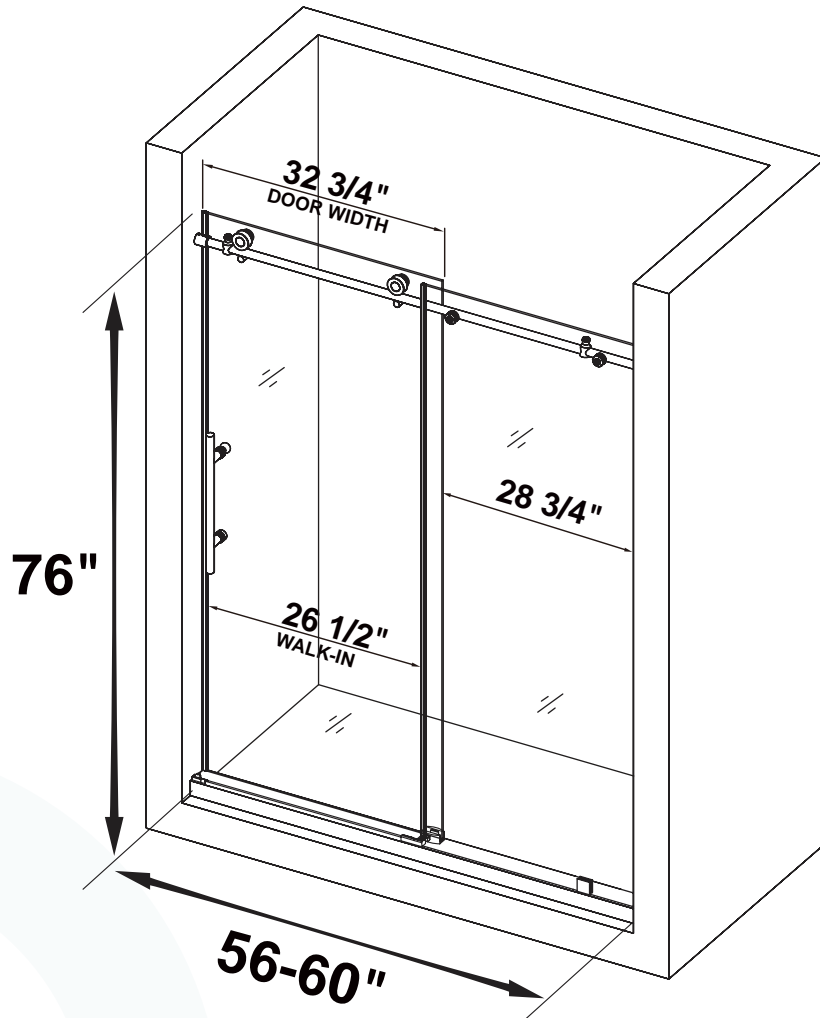

# MBSDC6076-MBL

WOODBIDGE Frameless Shower Doors 56-60"  
Width x 76"Height with 3/8"(10mm) Clear Tempered  
Glass in Matte Black Finish

**Water & Stain Resistant  
Glass Coating**

**Transparent Safety Film**