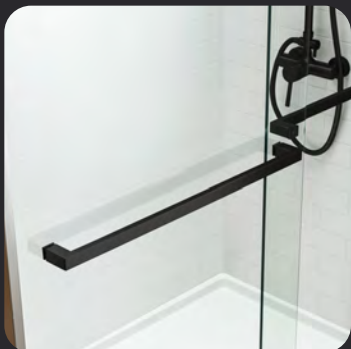

ASD4876-MBL

- 2 Ways Opening & Double Sliding

WOODBIDGE Frameless Bathtub Shower Doors
46-48" Width x 76" Height with 5/16"(8mm) Clear
Tempered Glass, 2 Ways Opening & Double Sliding in
Matte Black Finish