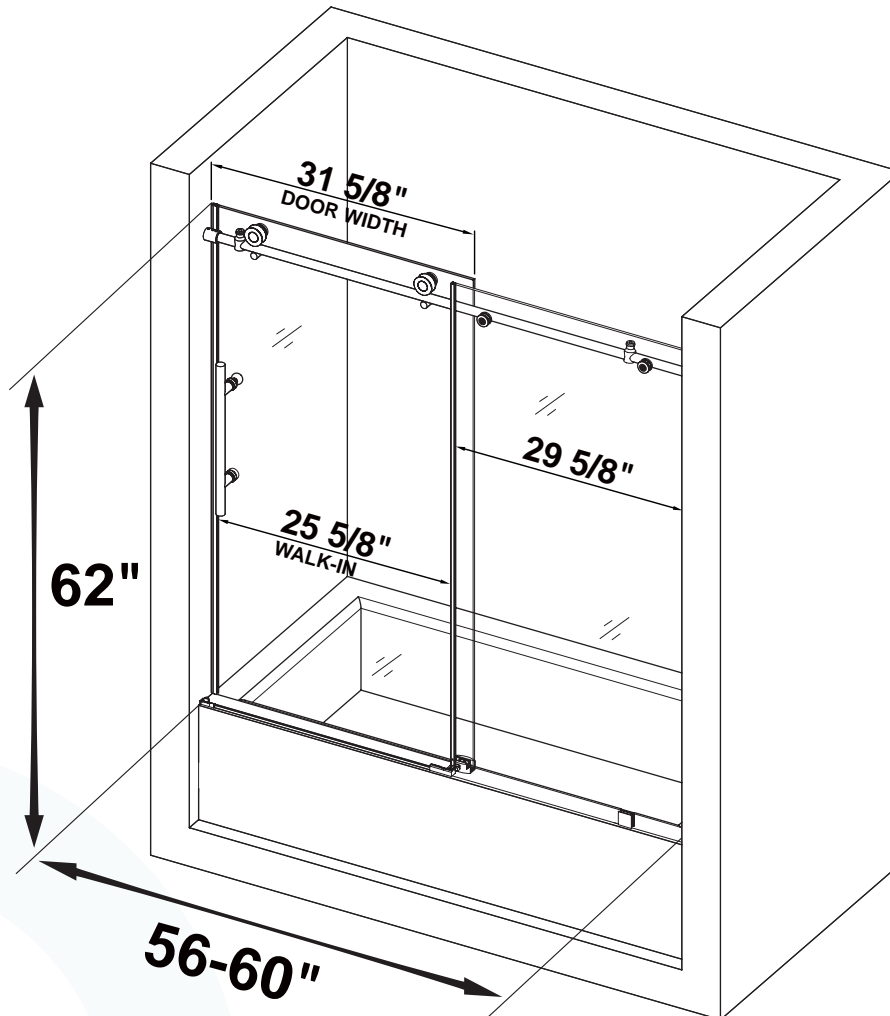

Water & Stain
Resistant Glass
Coating

Transparent Safety
Film

Tub Doors