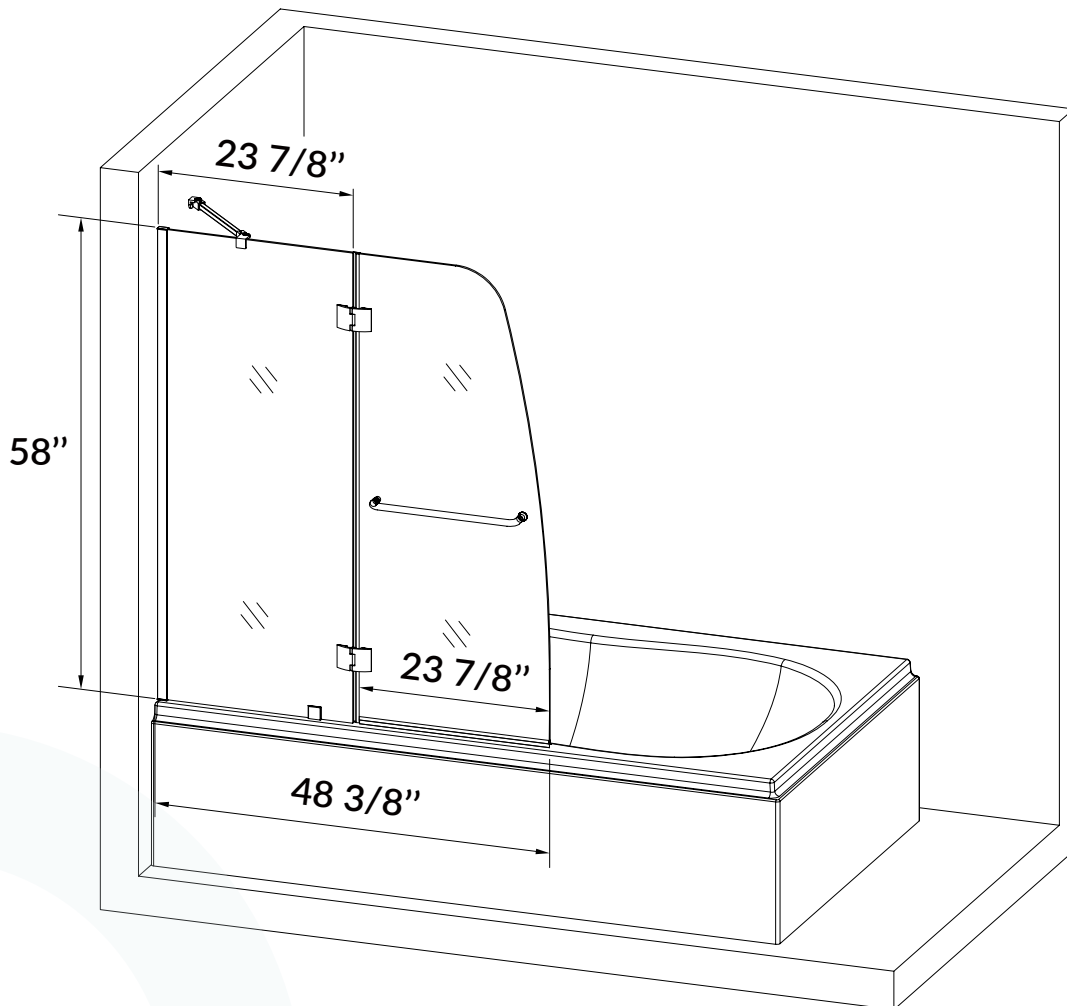

Water & Stain Resistant Glass Coating

Transparent Safety Film

Tub Doors