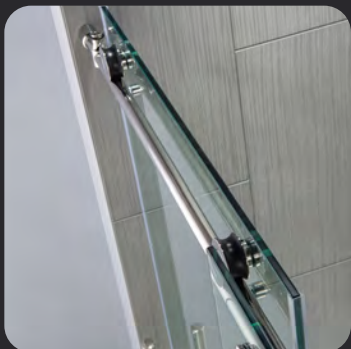

● Tub Doors

MBSDC6062-B

WOODBIDGE Frameless Bathtub Shower Doors
56-60" Width x 62"Height with 3/8"(10mm) Clear
Tempered Glass in Brushed Nickel Finish