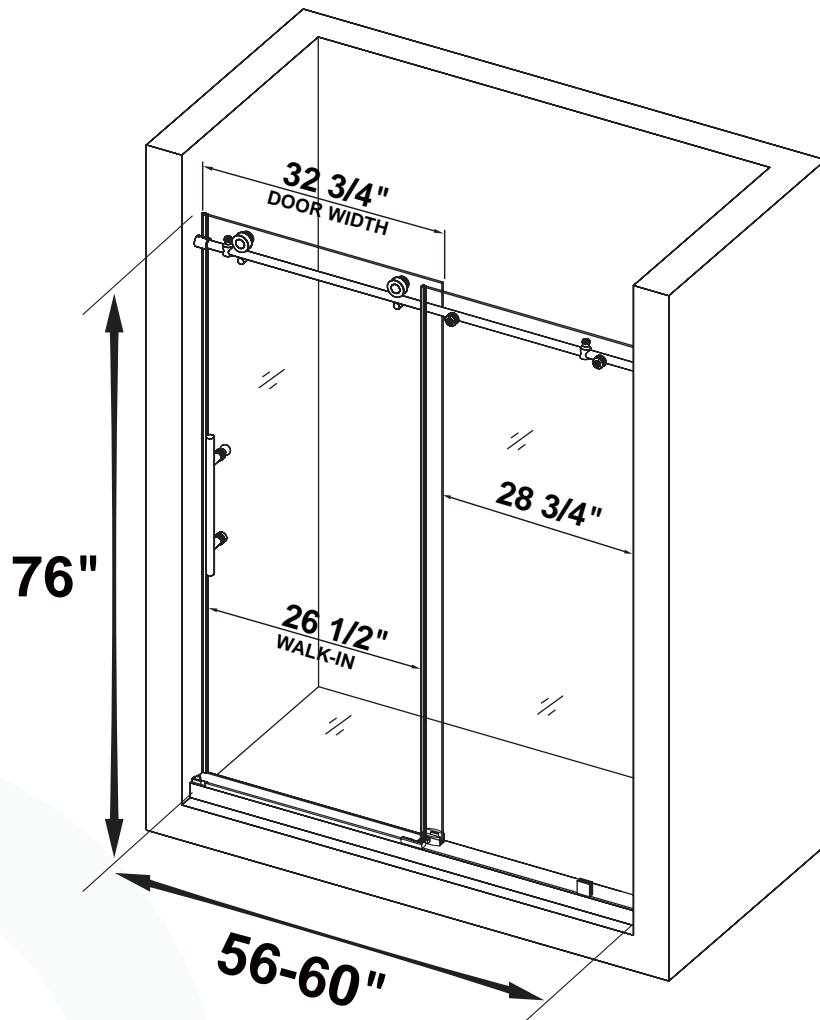

# MBSDC6076-B

WOODBIDGE Frameless Shower Doors 56-60" Width  
x 76" Height with 3/8" (10mm) Clear Tempered Glass in  
Brushed Nickel Finish

**Water & Stain Resistant  
Glass Coating**

**Transparent Safety Film**

# MBSDC6076-C

WOODBIDGE Frameless Shower Doors 56-60" Width  
x 76"Height with 3/8"(10mm) Clear Tempered Glass in  
Polished Chrome Finish

**Water & Stain Resistant  
Glass Coating**

**Transparent Safety Film**