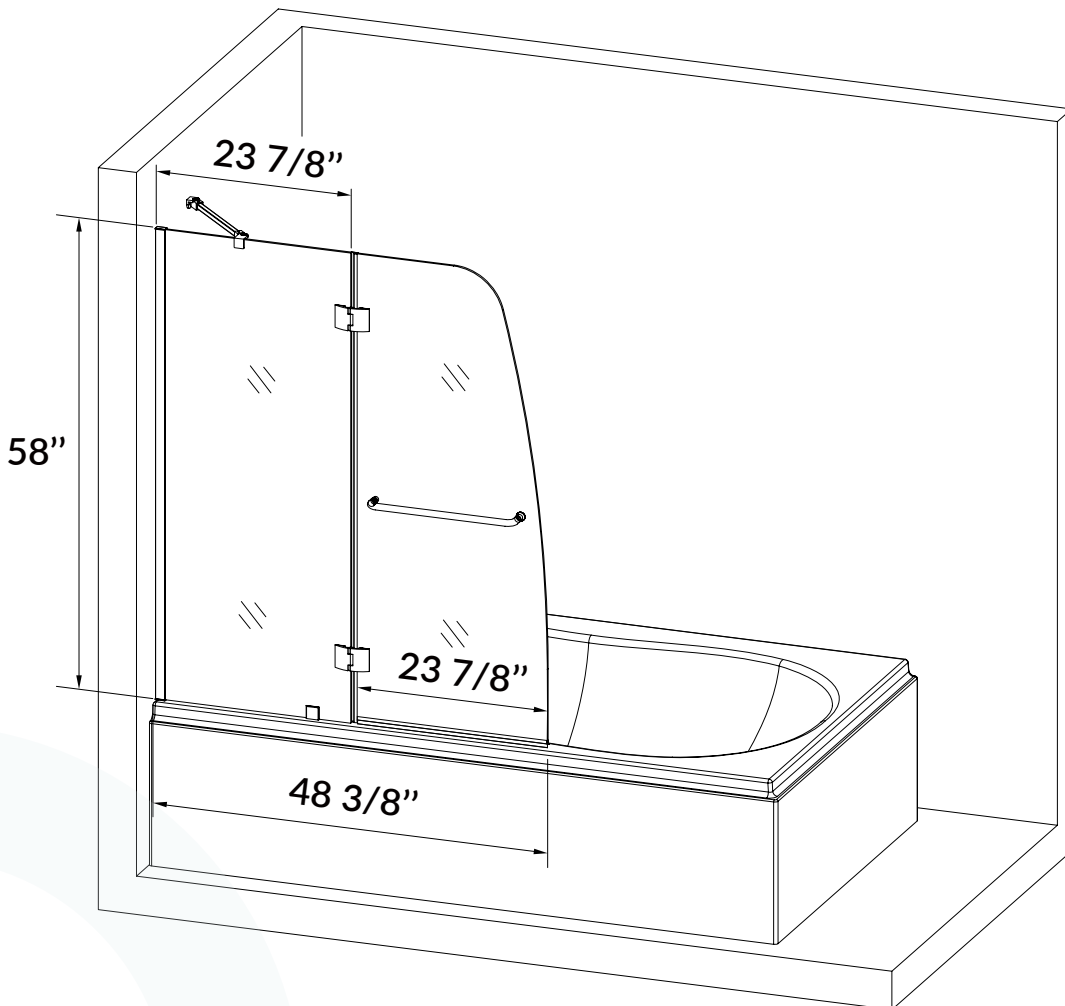

Water & Stain Resistant Glass Coating

Transparent Safety Film

Tub Doors