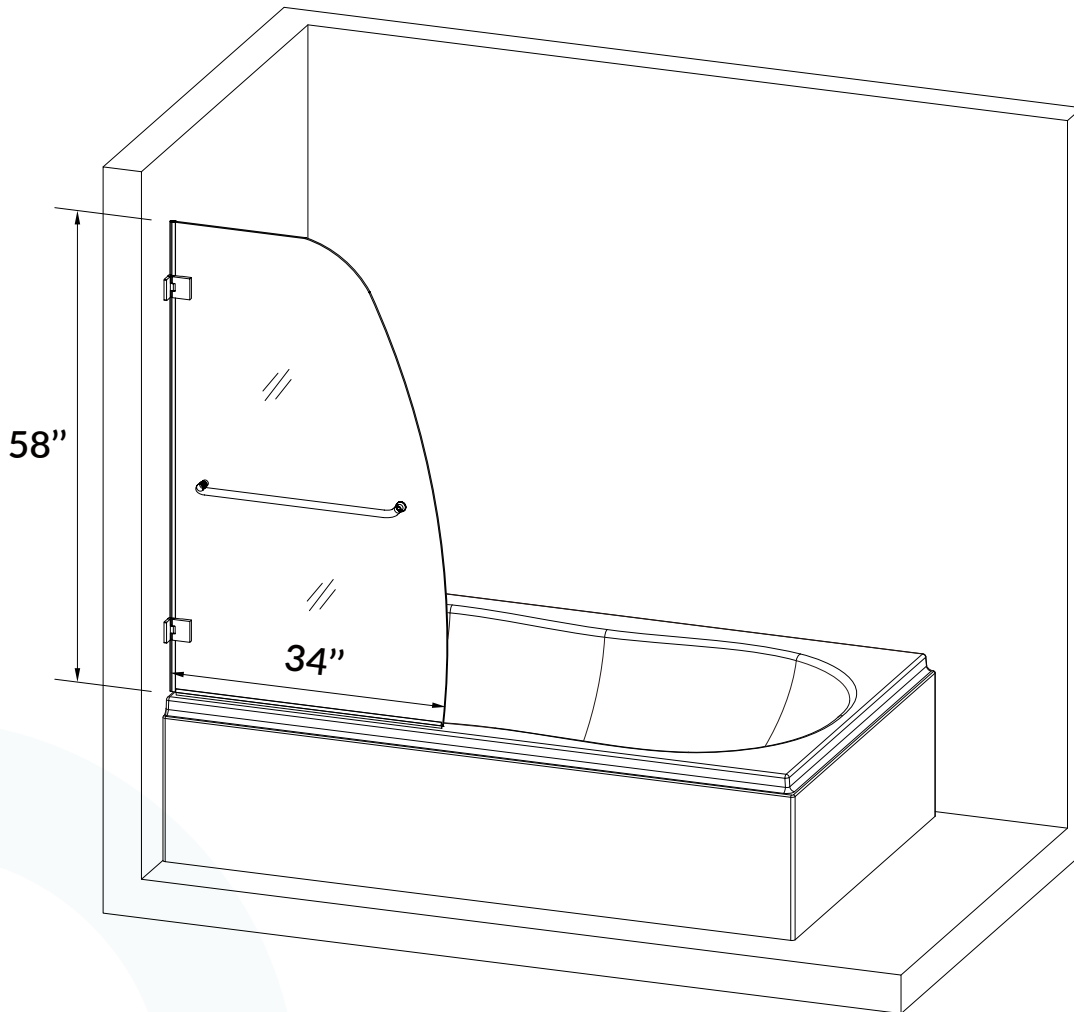

Water & Stain Resistant Glass Coating

Transparent Safety Film

Tub Doors