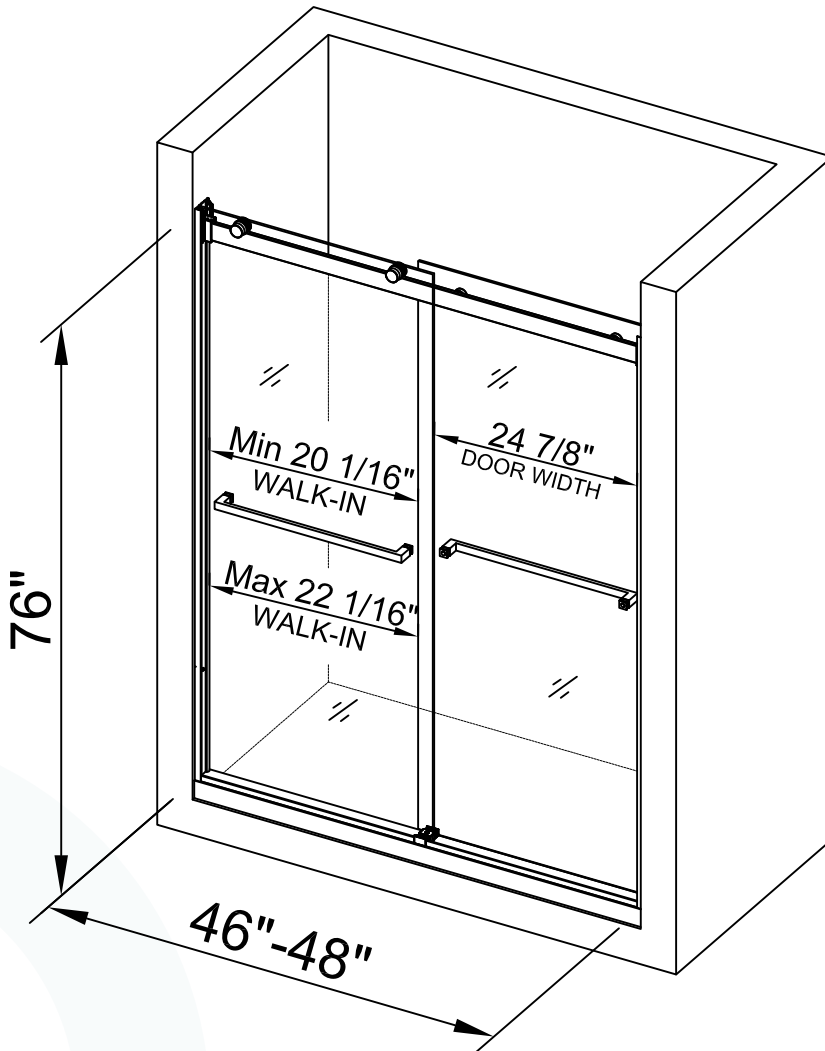

Water & Stain Resistant Glass Coating

Transparent Safety Film

2 Ways Opening & Double Sliding