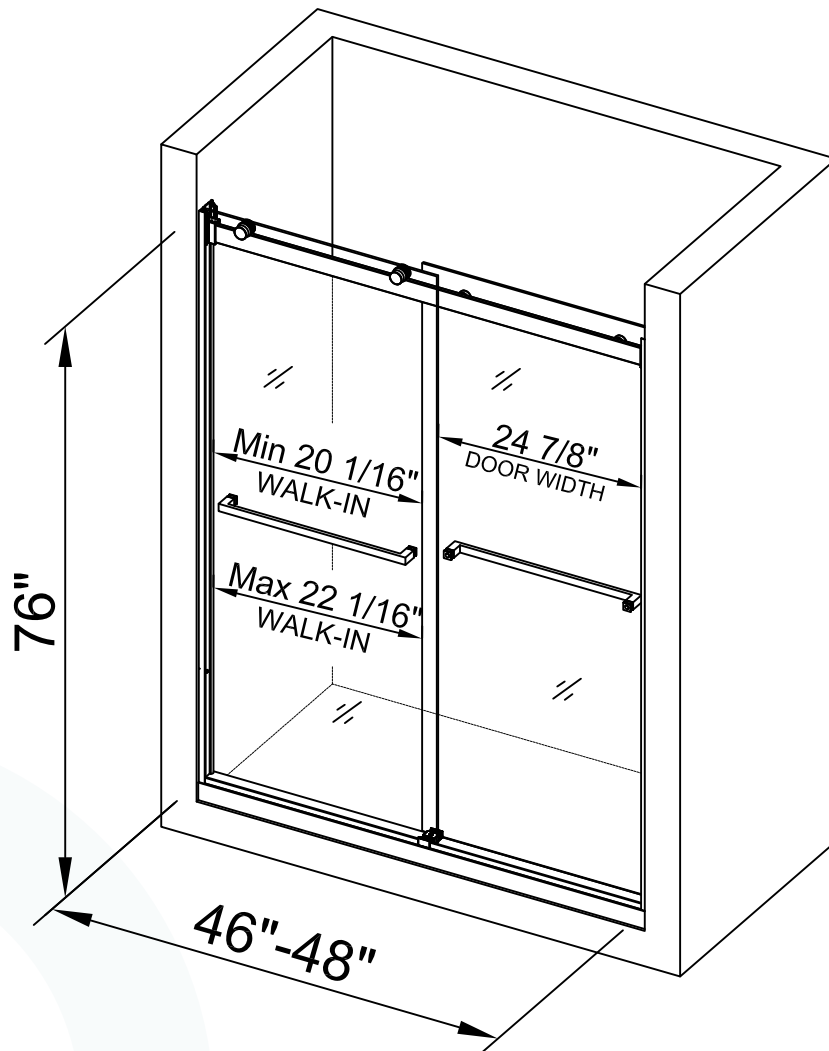

Water & Stain Resistant Glass Coating

Transparent Safety Film

2 Ways Opening & Double Sliding