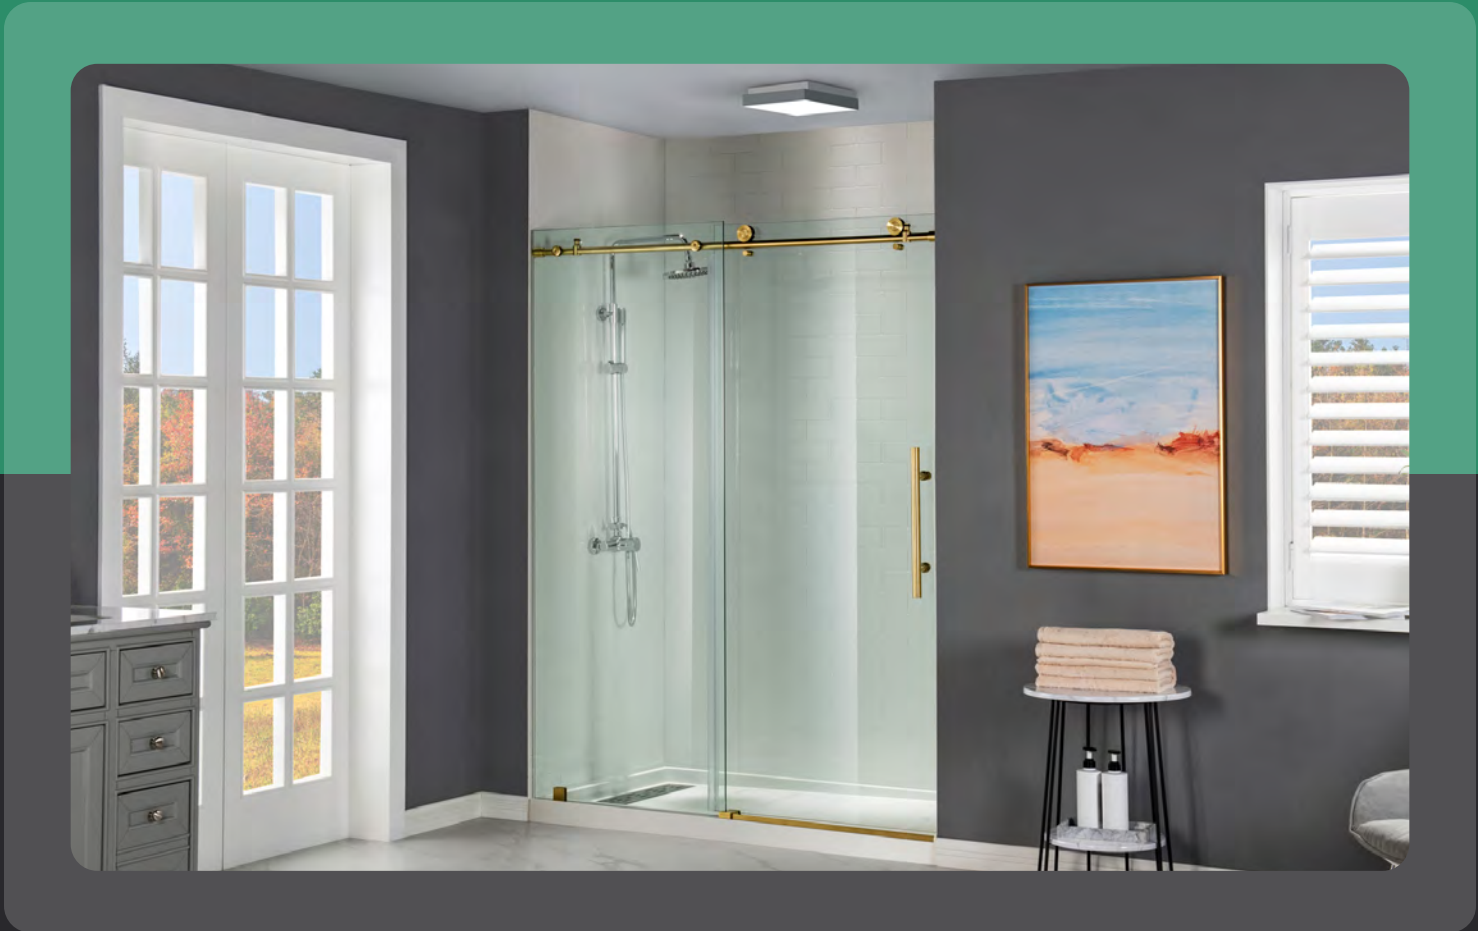

MBSDC6076-BG

WOODBIDGE Frameless Shower Doors 56-60"
Width x 76"Height with 3/8"(10mm) Clear Tempered
Glass in Brushed Gold Finish