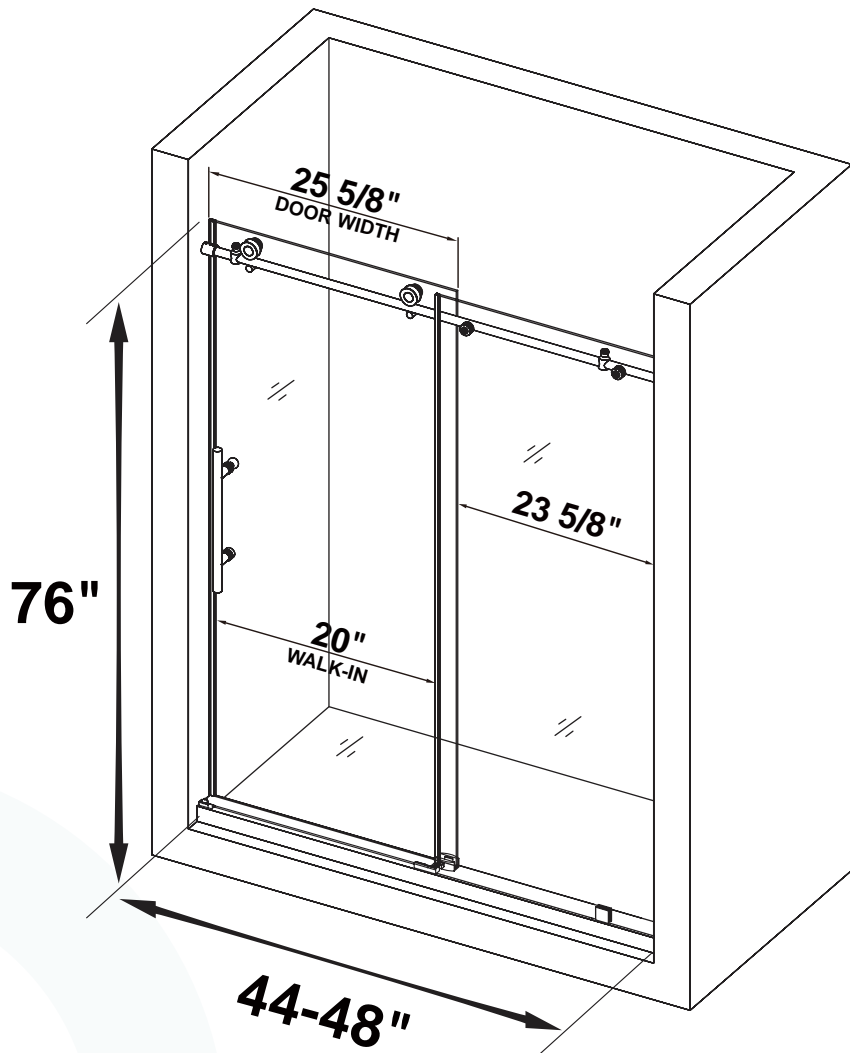

# MBSDC4876-B

WOODBIDGE Frameless Shower Doors 44-48" Width  
x 76" Height with 3/8"(10mm) Clear Tempered Glass in  
Brushed Nickel Finish

**Water & Stain Resistant  
Glass Coating**

**Transparent Safety Film**

# MBSDC4876-C

WOODBIDGE Frameless Shower Doors 44-48" Width  
x 76" Height with 3/8"(10mm) Clear Tempered Glass in  
Polished Chrome Finish

**Water & Stain Resistant  
Glass Coating**

**Transparent Safety Film**