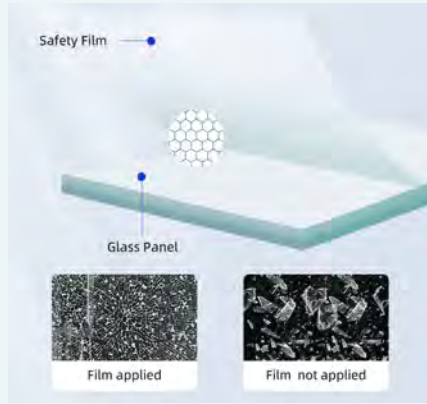

Water & Stain Resistant Glass Coating

Transparent Safety Film

2 Ways Opening & Double Sliding

ASD4876-B