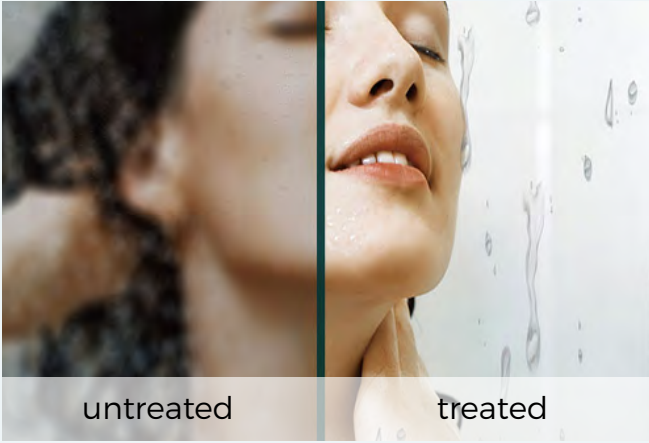

**Water & Stain Resistant
Glass Coating**

Transparent Safety Film

MBSDC6076-MBL