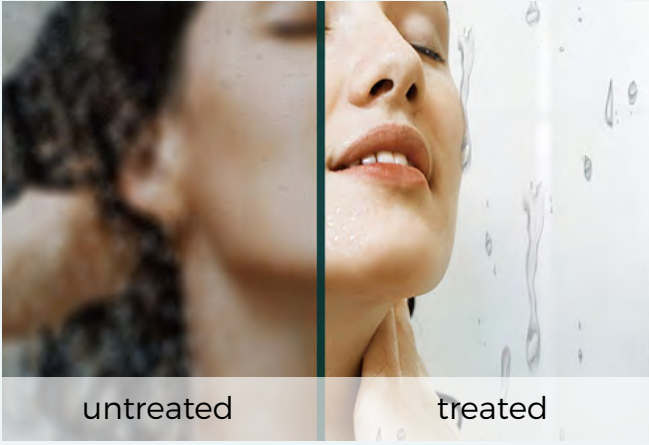

# MBSDC6076-B

WOODBIDGE Frameless Shower Doors 56-60" Width  
x 76" Height with 3/8" (10mm) Clear Tempered Glass in  
Brushed Nickel Finish

**Water & Stain Resistant  
Glass Coating**

**Transparent Safety Film**