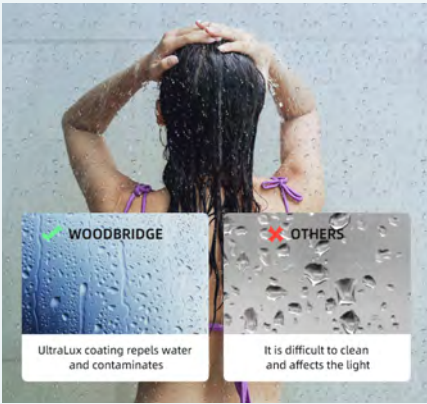

Water & Stain Resistant Glass Coating

Transparent Safety Film

2 Ways Opening & Double Sliding

SDD6062-C