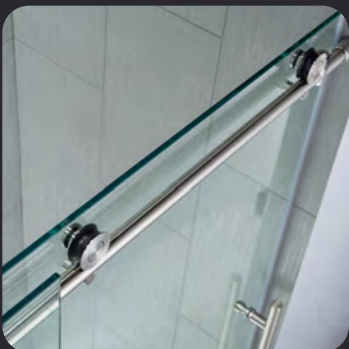

# MBSDC7276-BG

WOODBIDGE Frameless Shower Doors 68-72"  
Width x 76"Height with 3/8"(10mm) Clear Tempered  
Glass in Brushed Gold Finish

Water & Stain  
Resistant Glass  
Coating

Transparent Safety  
Film