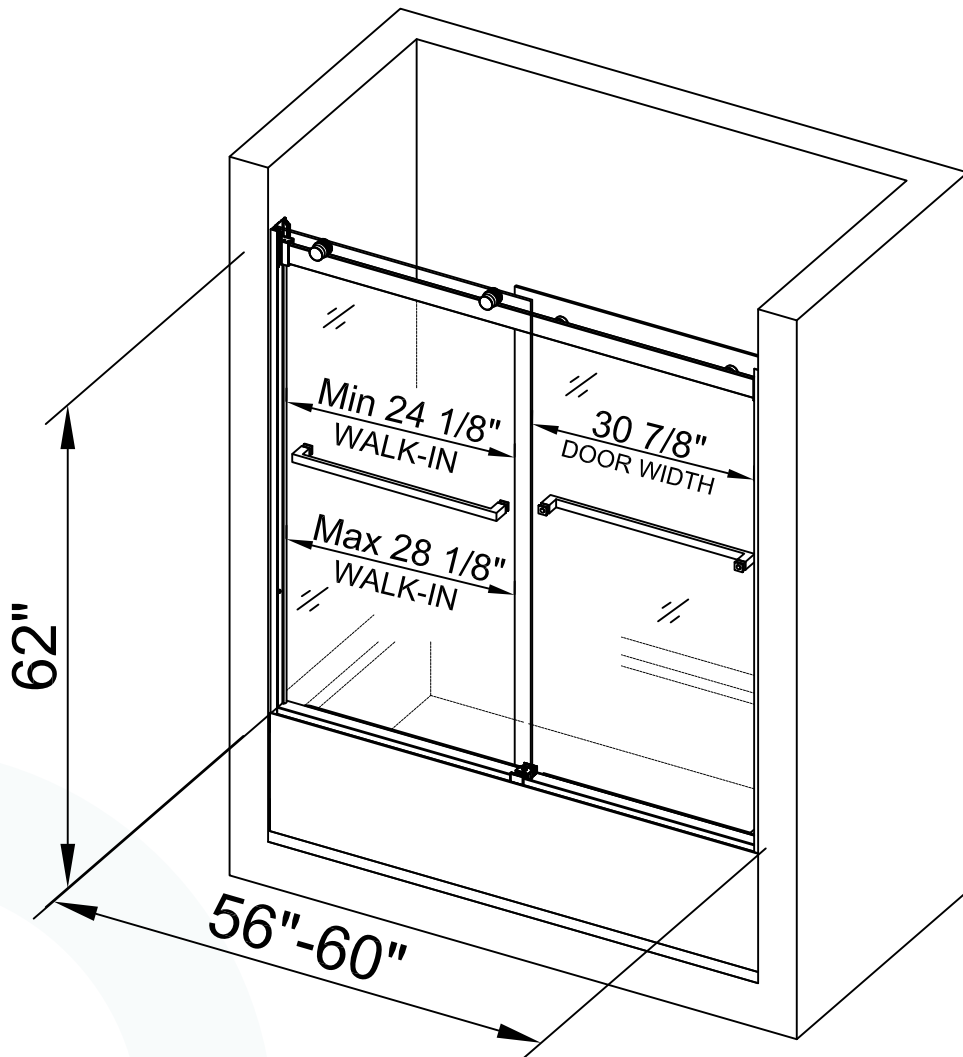

Water & Stain Resistant Glass Coating

Transparent Safety Film

2 Ways Opening & Double Sliding