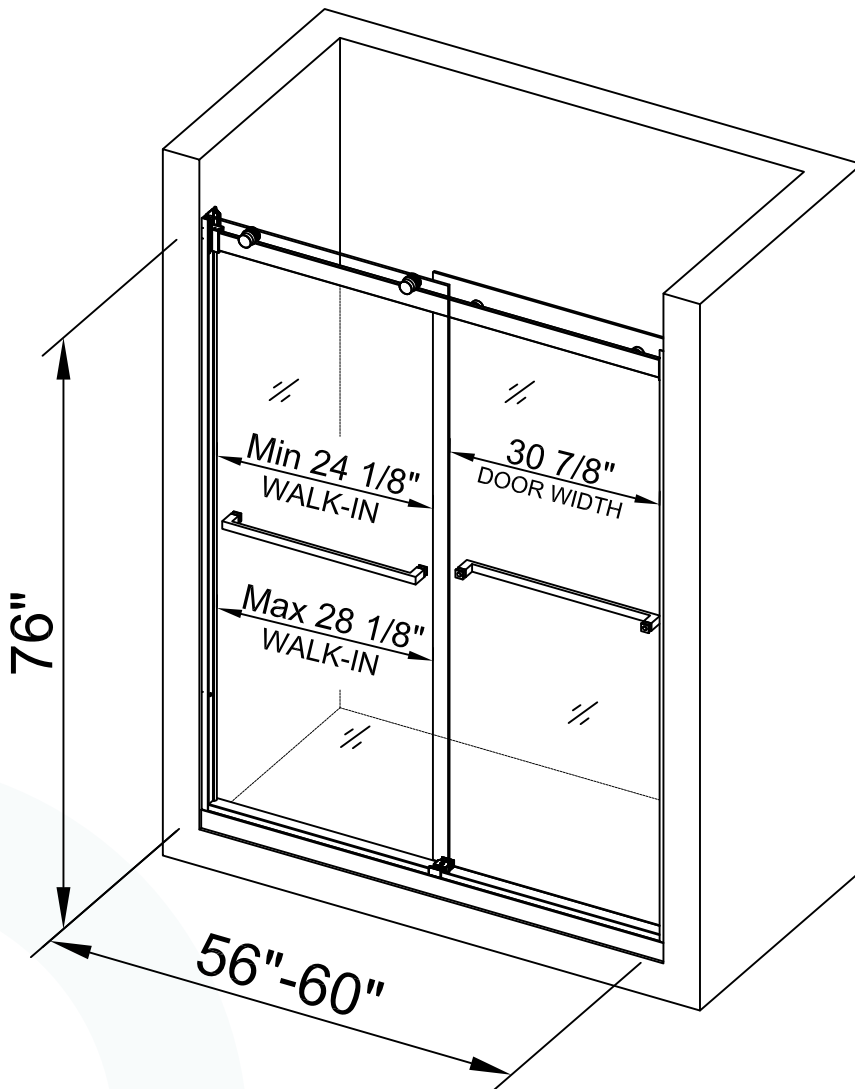

Water & Stain Resistant Glass Coating

Transparent Safety Film

2 Ways Opening & Double Sliding