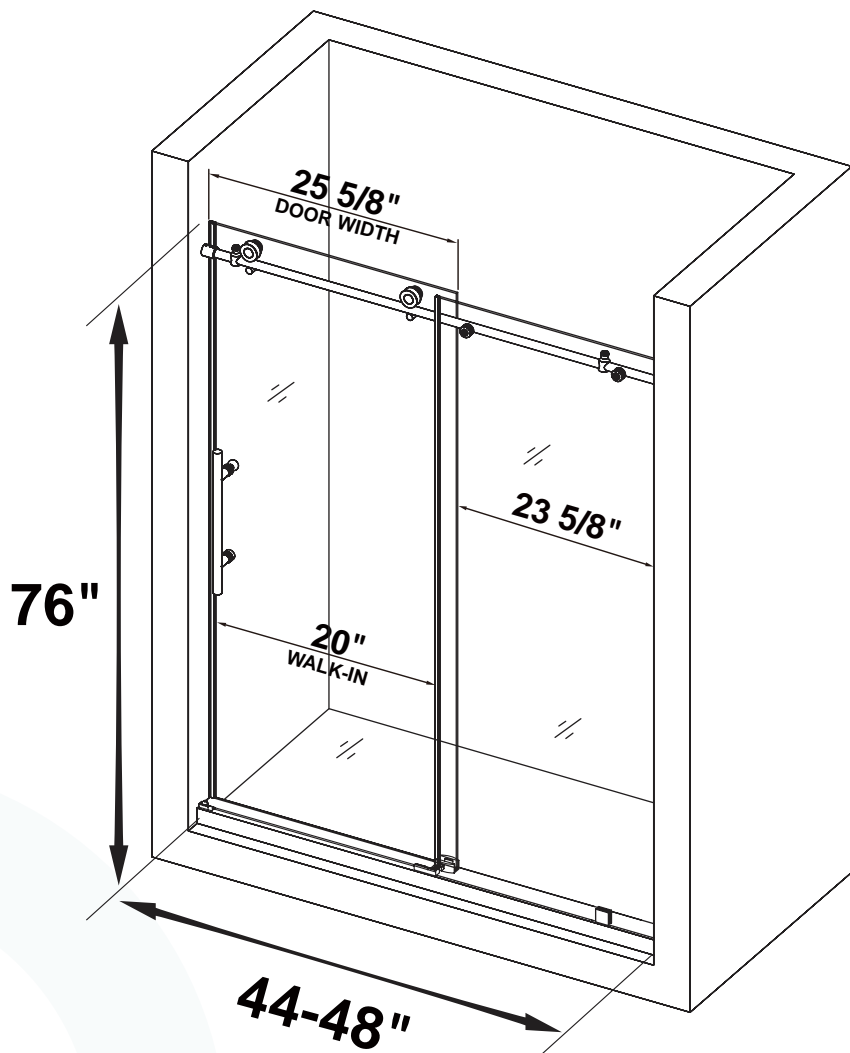

# MBSDC4876-B

WOODBIDGE Frameless Shower Doors 44-48" Width  
x 76" Height with 3/8"(10mm) Clear Tempered Glass in  
Brushed Nickel Finish

**Water & Stain Resistant  
Glass Coating**

**Transparent Safety Film**

# MBSDC4876-C

WOODBIDGE Frameless Shower Doors 44-48" Width  
x 76" Height with 3/8"(10mm) Clear Tempered Glass in  
Polished Chrome Finish

**Water & Stain Resistant  
Glass Coating**

**Transparent Safety Film**

# MSDC4876-MBL

WOODBIDGE Frameless Shower Doors 44-48" Width x 76" Height with 3/8"(10mm) Clear Tempered Glass in Matte Black Finish

**Water & Stain Resistant  
Glass Coating**

**Transparent Safety Film**