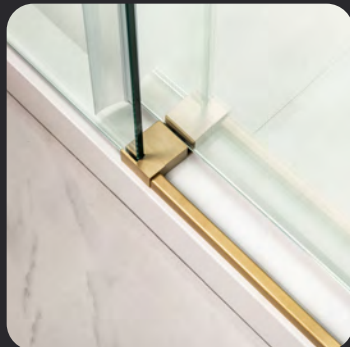

MBSDC6076-BG

WOODBIDGE Frameless Shower Doors 56-60"
Width x 76"Height with 3/8"(10mm) Clear Tempered
Glass in Brushed Gold Finish