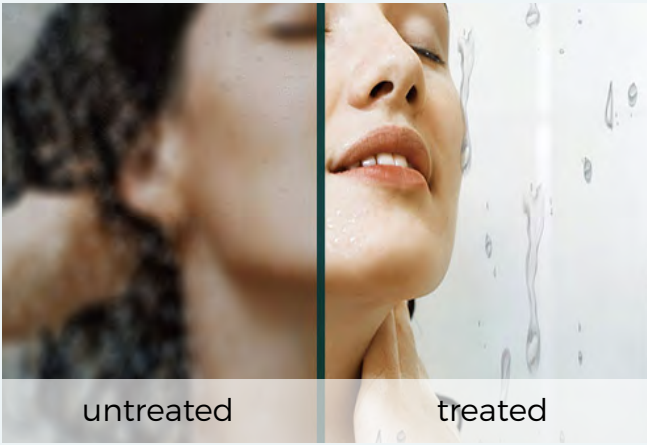

# MBSDC6076-C

WOODBIDGE Frameless Shower Doors 56-60" Width  
x 76"Height with 3/8"(10mm) Clear Tempered Glass in  
Polished Chrome Finish

**Water & Stain Resistant  
Glass Coating**

**Transparent Safety Film**