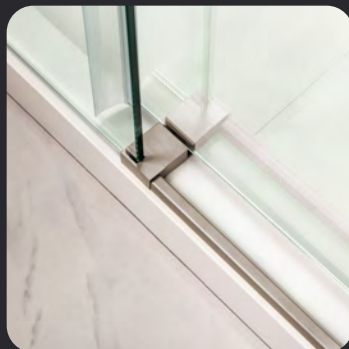

MBSDC6076-B

WOODBIDGE Frameless Shower Doors 56-60" Width
x 76" Height with 3/8" (10mm) Clear Tempered Glass in
Brushed Nickel Finish