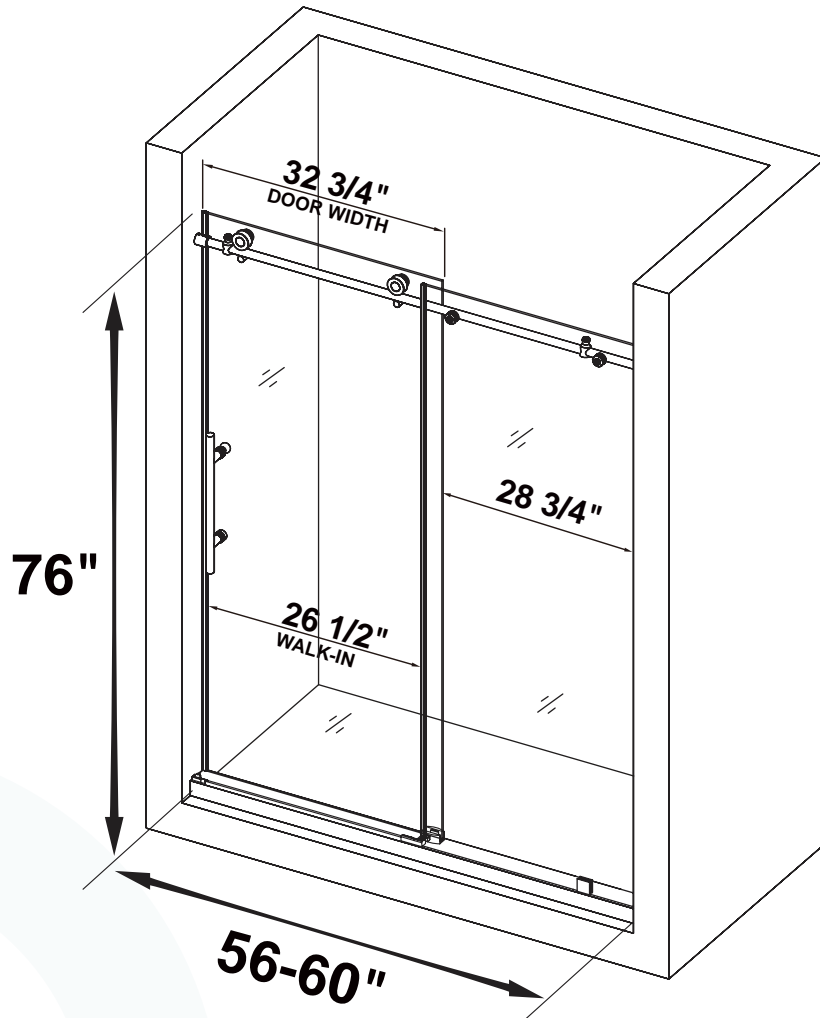

# MBSDC6062-BG

WOODBIDGE Frameless Bathtub Shower Doors  
56-60" Width x 62" Height with 3/8"(10mm) Clear  
Tempered Glass in Brushed Gold Finish

Water & Stain  
Resistant Glass  
Coating

Transparent Safety  
Film

# MBSDC6076-B

WOODBIDGE Frameless Shower Doors 56-60" Width  
x 76" Height with 3/8" (10mm) Clear Tempered Glass in  
Brushed Nickel Finish

**Water & Stain Resistant  
Glass Coating**

**Transparent Safety Film**