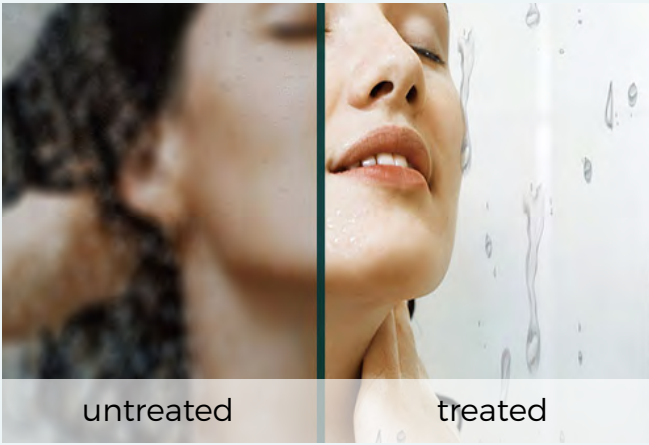

# MBSDC6076-BG

WOODBIDGE Frameless Shower Doors 56-60"  
Width x 76"Height with 3/8"(10mm) Clear Tempered  
Glass in Brushed Gold Finish

**Water & Stain Resistant  
Glass Coating**

**Transparent Safety Film**