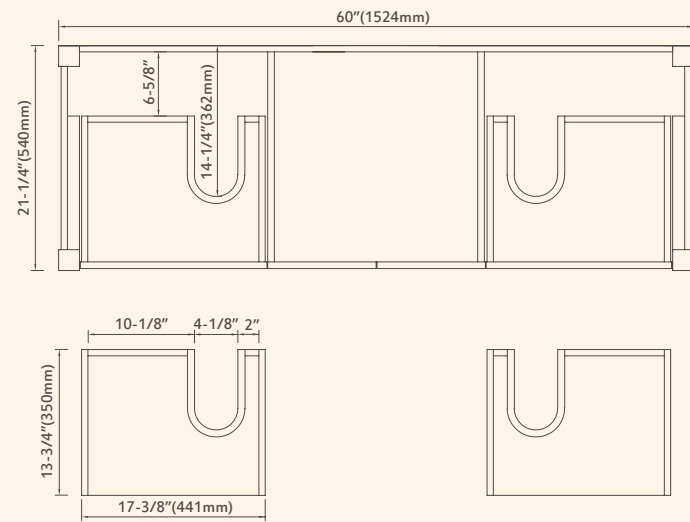

More Mirrors Available

60"
022

022 60"

DOWELL
21" Deep Vanity

Drawer (Top View)

Front View

Back View

022 - 60" 21" Deep