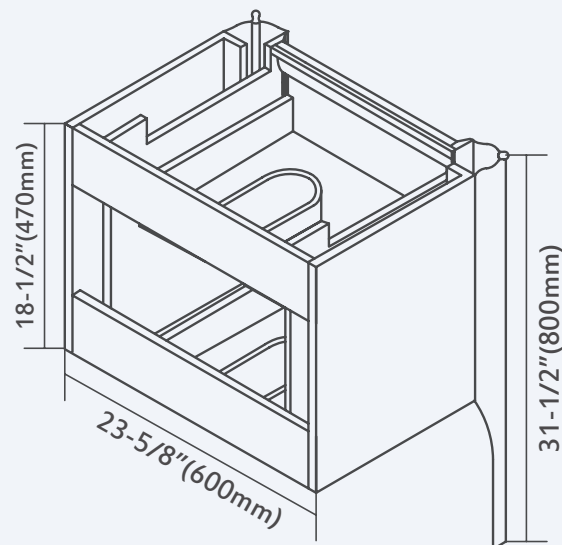

Vanity with sensor touch LED light.

023 **24"**

023 24"

Drawer (Top View)

Front View

Back View

023 24 01

023 24 02