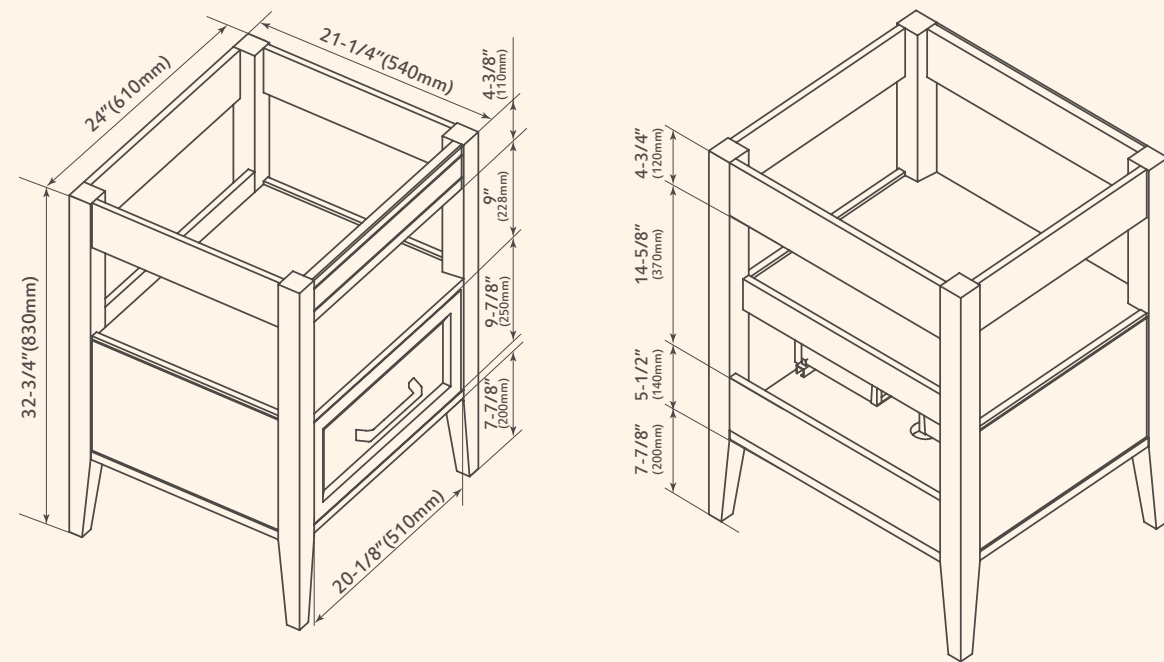

60" 022 60 01
022 60 05
022 60 06

24"
022

022 24"

DOWELL
21" Deep Vanity

Drawer (Top View)

Front View

Back View

022 - 24" **21" Deep**