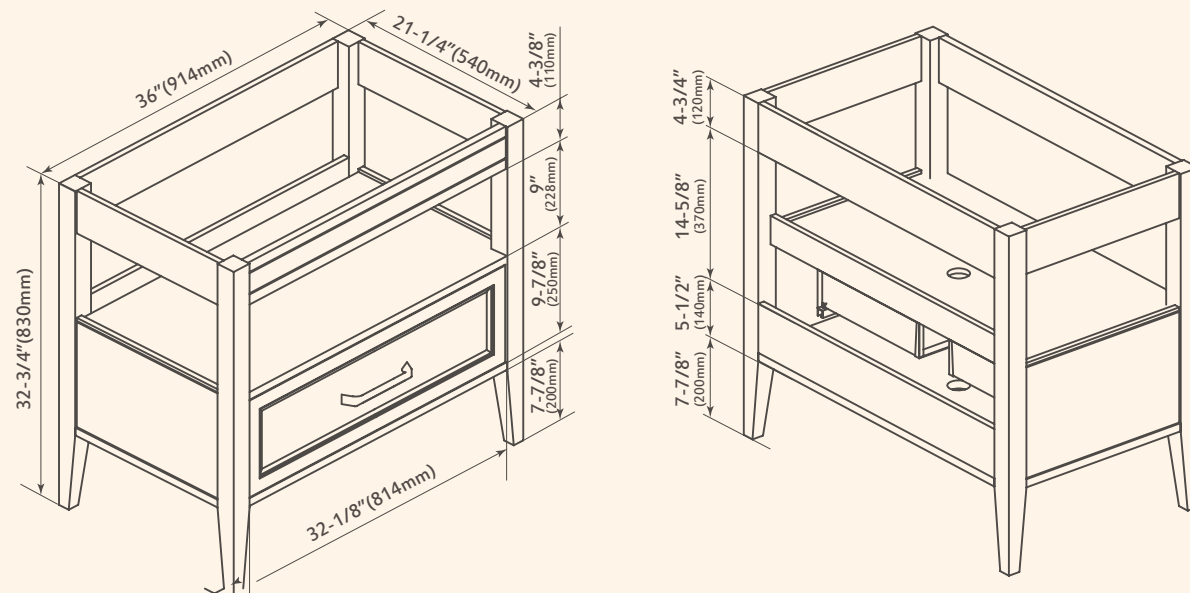

More Mirrors Available

022 **36"**

022 36"

DOWELL
21" Deep Vanity

Drawer (Top View)

Front View

Back View

022 36 01