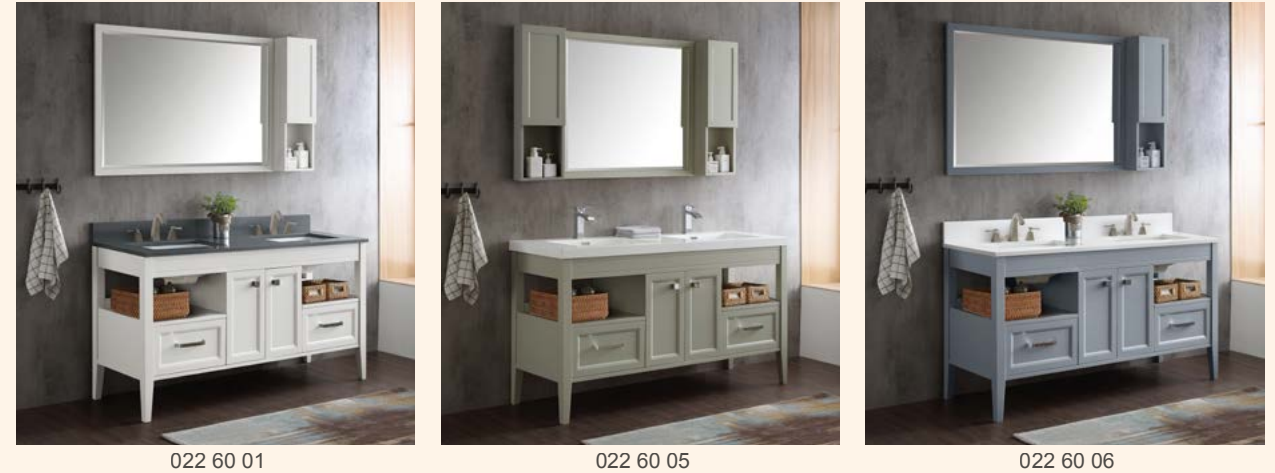

More Mirrors Available

60"
022

022 60"

DOWELL
21" Deep Vanity

Drawer (Top View)

Front View

Back View

022 - 60" 21" Deep