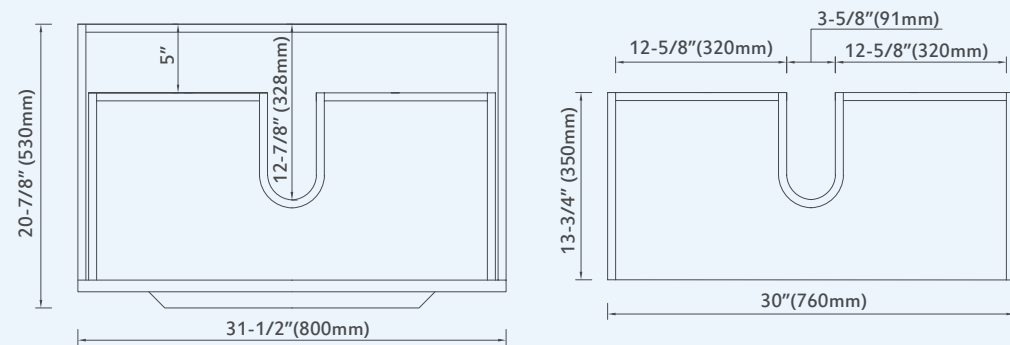

020 **33"**

DOWELL
21" Deep Vanity

Drawer (Top View)

Front View

Back View

020 33 01

020 33 05

020 33 06