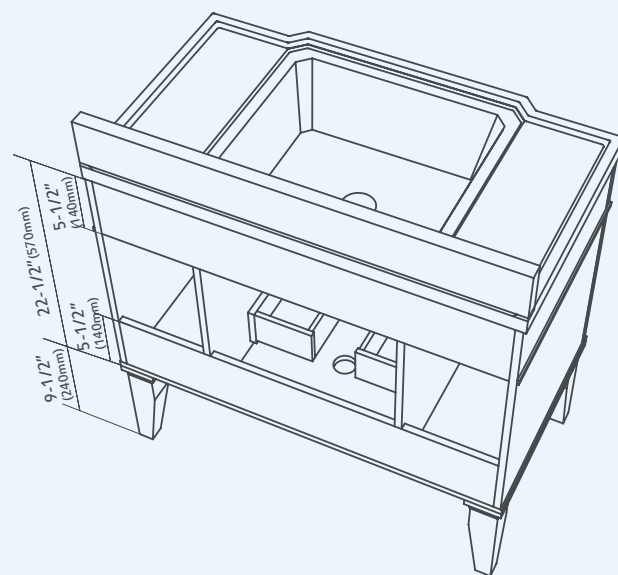

More Mirrors Available

020 36"

020 36"

DOWELL
21" Deep Vanity

Drawer (Top View)

Front View

Back View

020 36 01