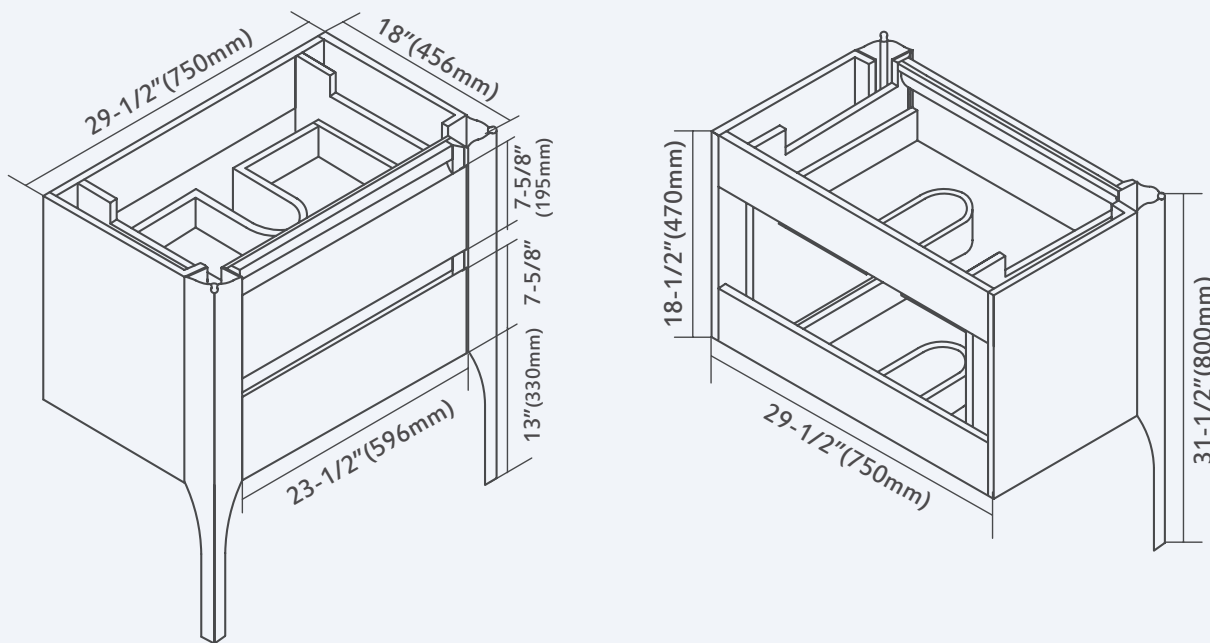

More Mirrors Available

Vanity with sensor touch LED light.

023 **30"**

023 30"

DOWELL
18" Deep LED Vanity

023 30"

Drawer (Top View)

Front View