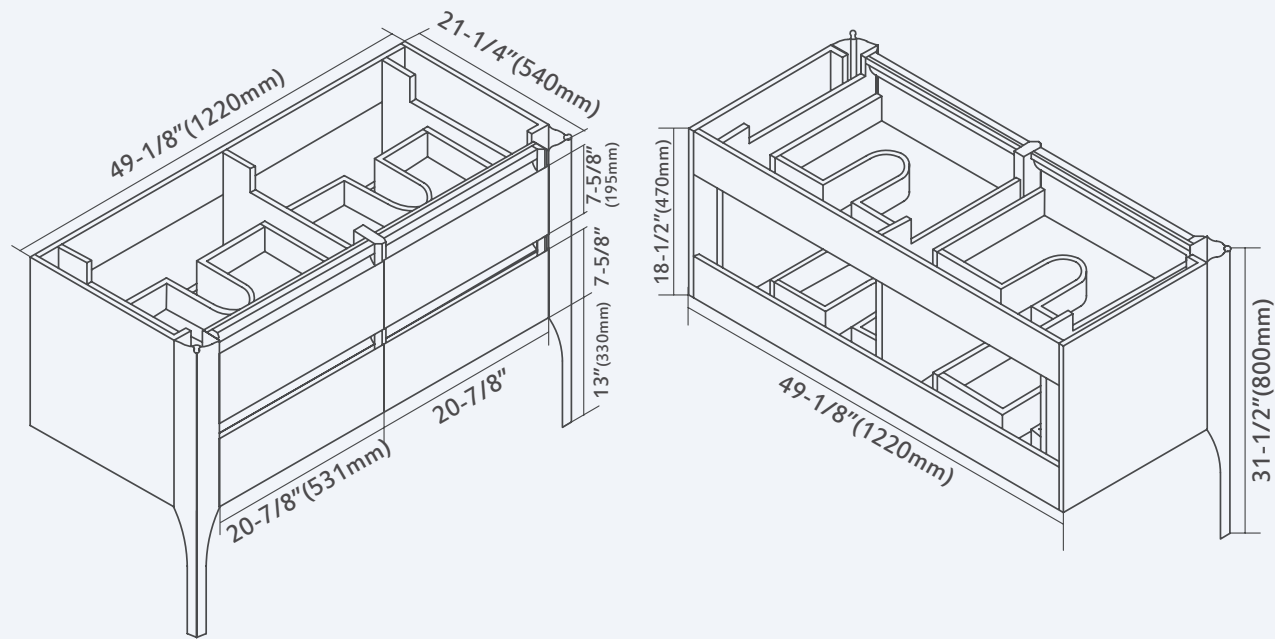

More Mirrors Available

Vanity with sensor touch LED light.

023 48"

023 **48"**

Vanity with sensor touch LED light.

Touch sensor switch

LED light

Drawer (Top View)