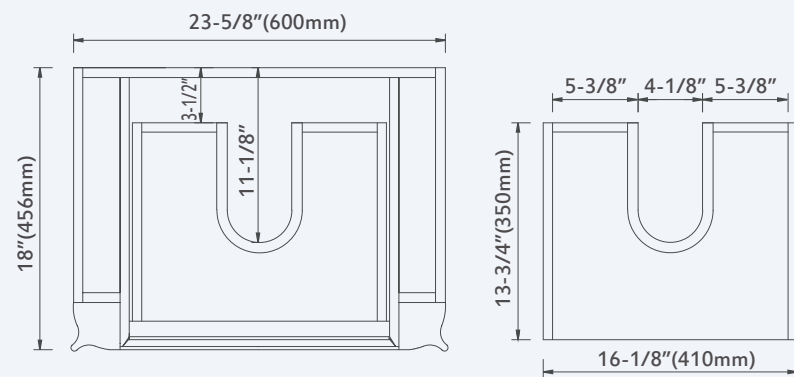

Vanity with sensor touch LED light.

023 **24"**

023 24"

Drawer (Top View)

Front View

Back View

023 24 01

023 24 02