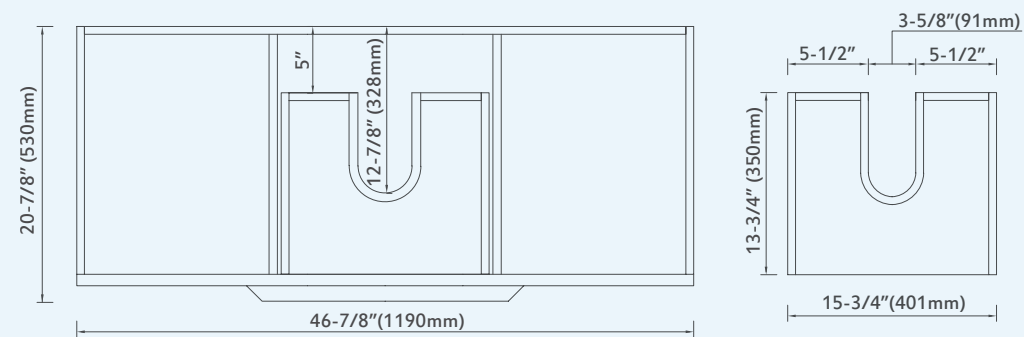

More Mirrors Available

020 48"

020 48"

DOWELL
21" Deep Vanity

Drawer (Top View)

Front View

Back View

020 48 01