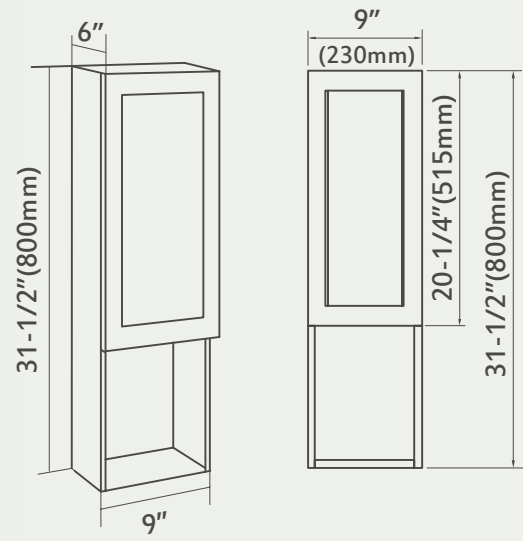

Wall Cabinet (Used for 020,022 Series)

Item No.	Description	Color	Material	Unit Price
020 0931 01W	9" Wall Cabinet	White	Wood, RPVC	$135.00
020 0931 05W	9" Wall Cabinet	Gray-green	Wood, RPVC	$135.00
020 0931 06W	9" Wall Cabinet	Gray-blue	Wood, RPVC	$135.00