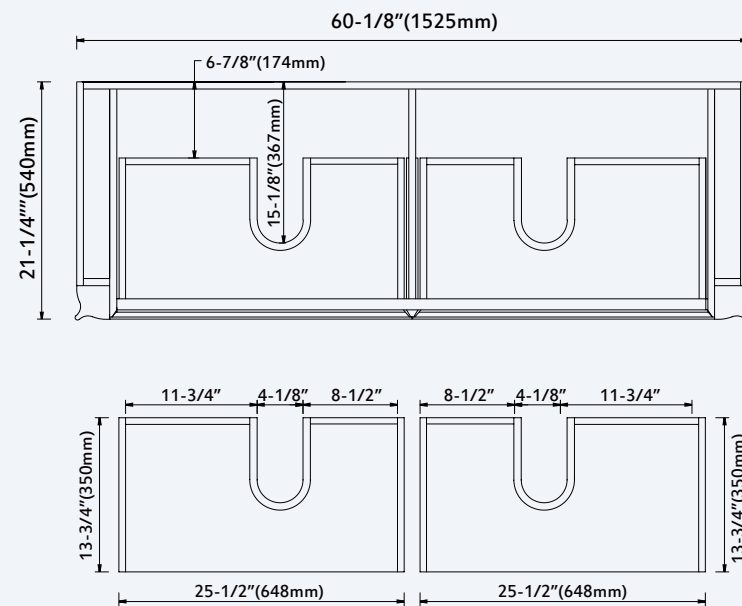

Drawer (Top View)