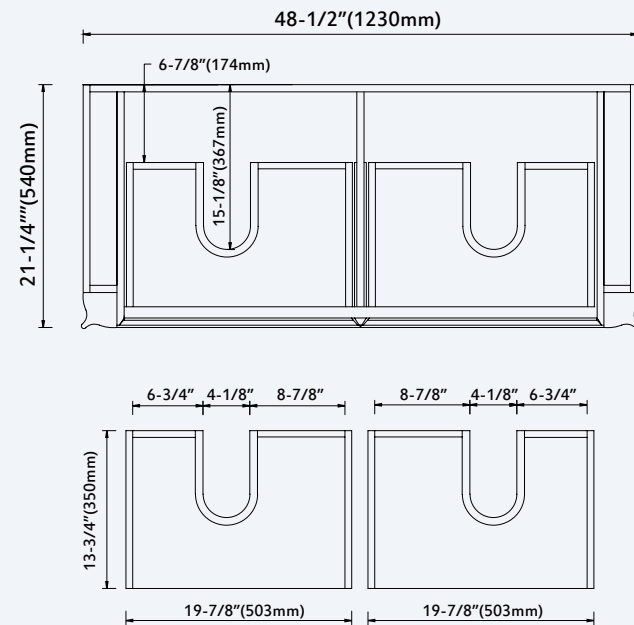

More Mirrors Available

Vanity with sensor touch LED light.

023 48"

023 **48"**

Vanity with sensor touch LED light.

Touch sensor switch

LED light

Drawer (Top View)