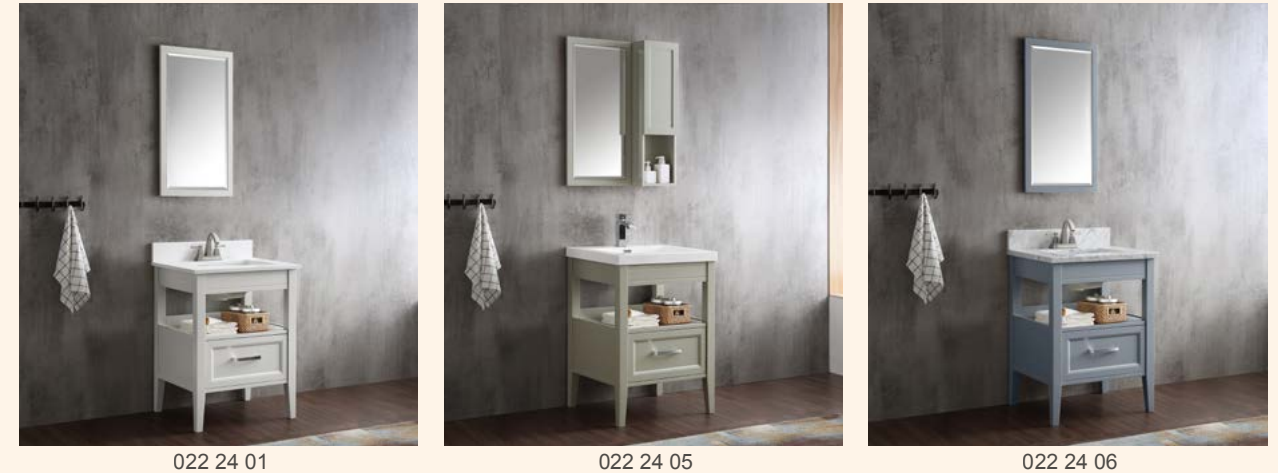

60" 022 60 01
022 60 05
022 60 06

24"
022

022 24"

DOWELL
21" Deep Vanity

Drawer (Top View)

Front View

Back View

022 - 24" **21" Deep**