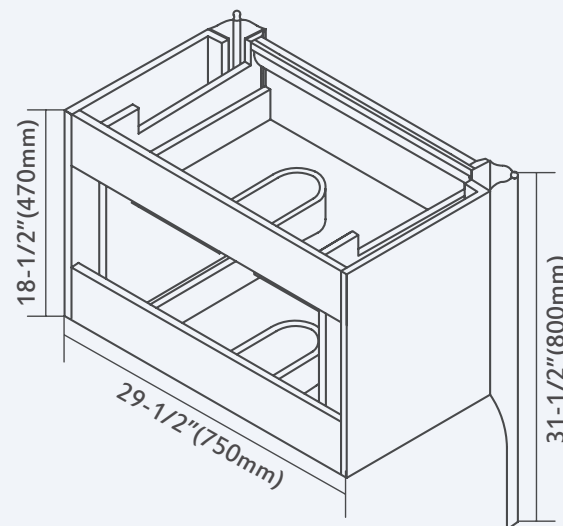

More Mirrors Available

Vanity with sensor touch LED light.

023 **30"**

023 30"

DOWELL
18" Deep LED Vanity

023 30"

Drawer (Top View)

Front View