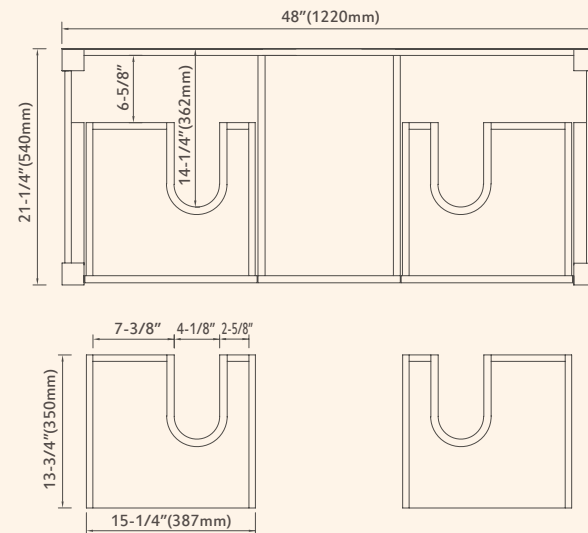

More Mirrors Available

48"
022

022 **48"**

DOWELL
21" Deep Vanity

Drawer (Top View)

Front View

Back View

022 - 48" **21"** Deep