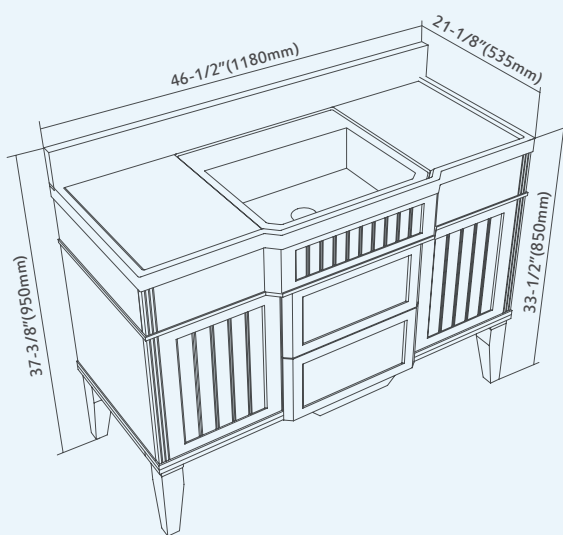

More Mirrors Available

020 48"

020 48"

DOWELL
21" Deep Vanity

Drawer (Top View)

Front View

Back View

020 48 01