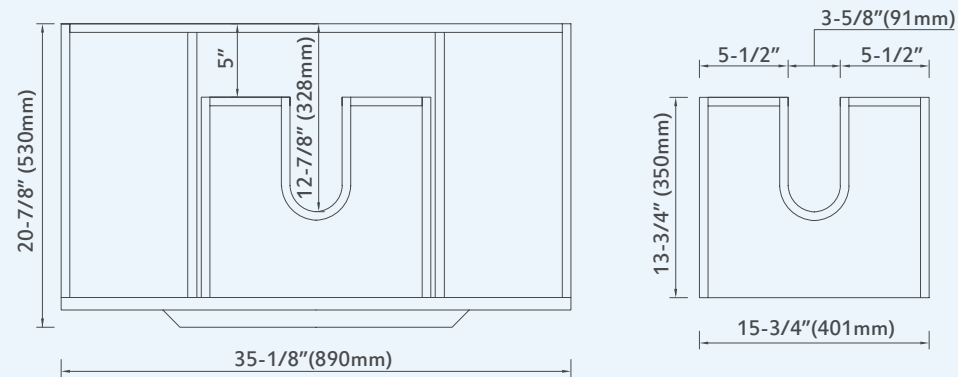

More Mirrors Available

020 36"

020 36"

DOWELL
21" Deep Vanity

Drawer (Top View)

Front View

Back View

020 36 01