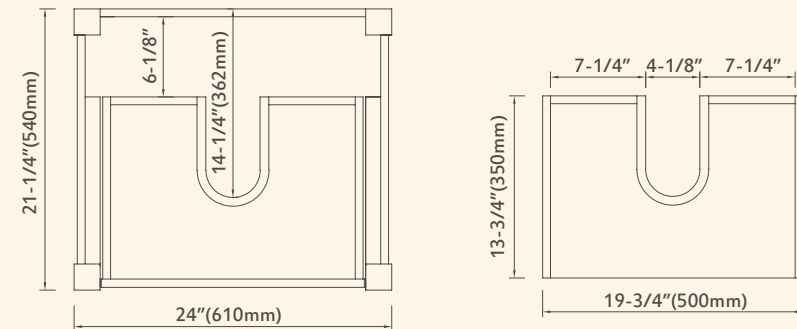

60" 022 60 01
022 60 05
022 60 06

24"
022

022 24"

DOWELL
21" Deep Vanity

Drawer (Top View)

Front View

Back View

022 - 24" **21" Deep**