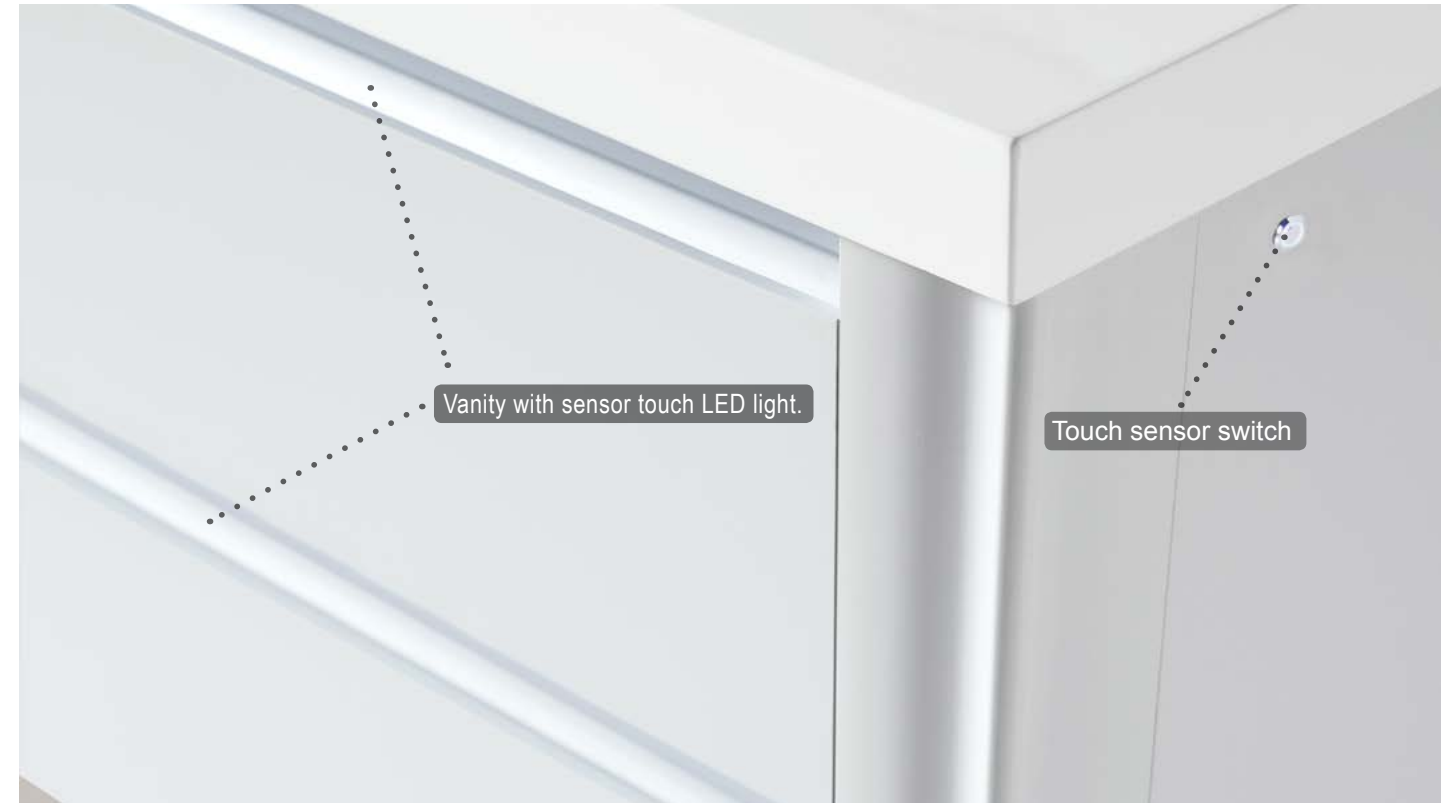

More Mirrors Available

Vanity with sensor touch LED light.

023 48"

023 **48"**

Vanity with sensor touch LED light.

Touch sensor switch

LED light

Drawer (Top View)