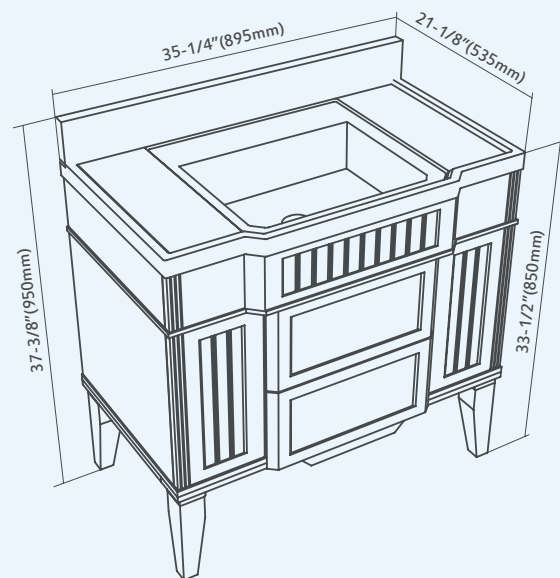

More Mirrors Available

020 36"

020 36"

DOWELL
21" Deep Vanity

Drawer (Top View)

Front View

Back View

020 36 01