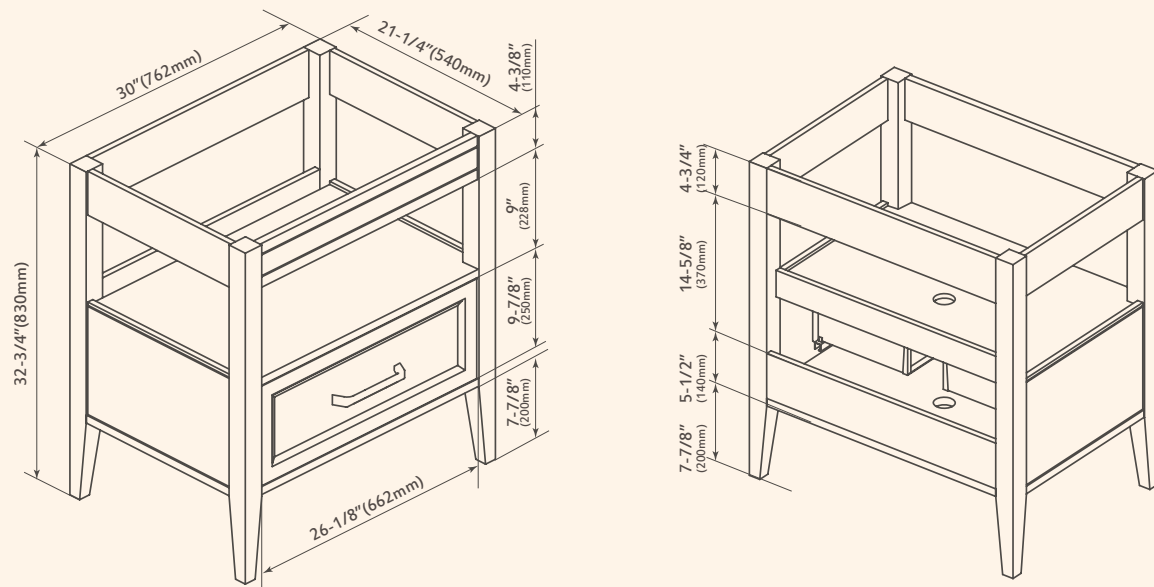

More Mirrors Available

30"
022

022 **30"**

DOWELL
21" Deep Vanity

Drawer (Top View)

Front View

Back View

022 30 01