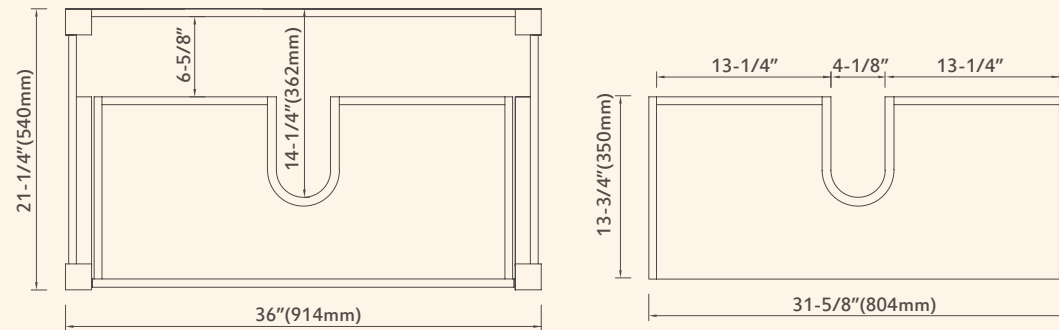

Vanity with sensor touch LED light.

023 **24"**

023 24"

Drawer (Top View)

Front View

Back View

023 24 01

023 24 02

More Mirrors Available

022 **36"**

022 36"

DOWELL
21" Deep Vanity

Drawer (Top View)

Front View

Back View

022 36 01