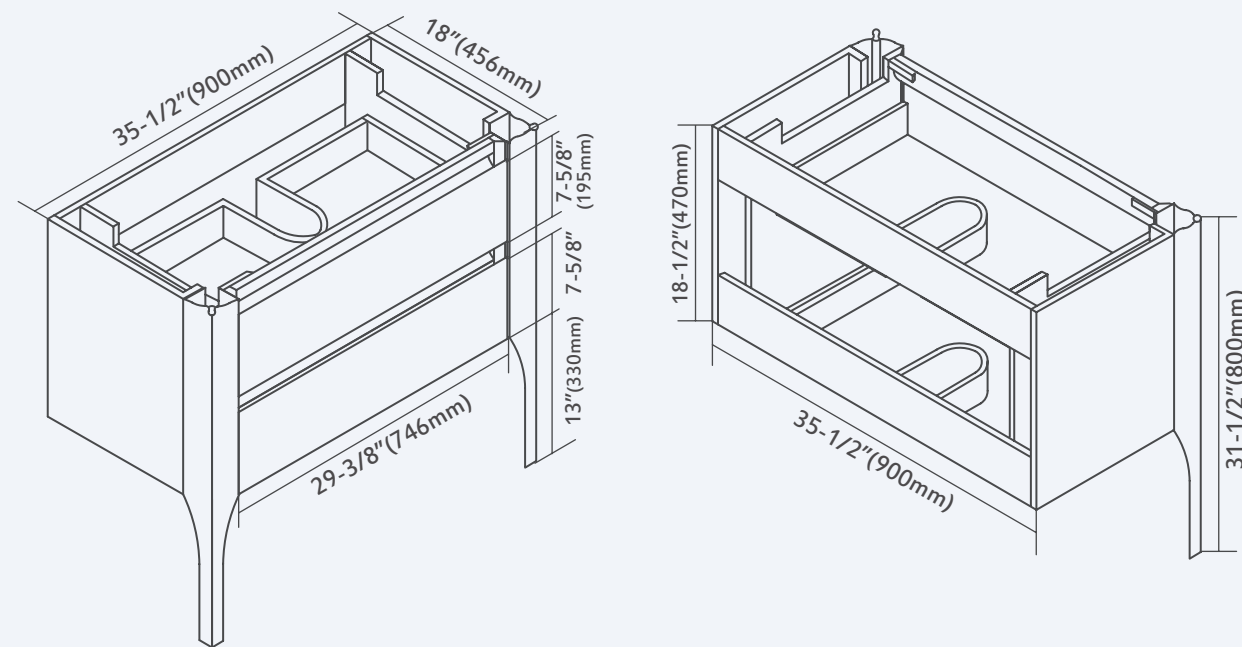

More Mirrors Available

Vanity with sensor touch LED light.

023 **36"**

023 **36"**

DOWELL
18" Deep LED Vanity

Drawer (Top View)

023 36 01

023 36 02