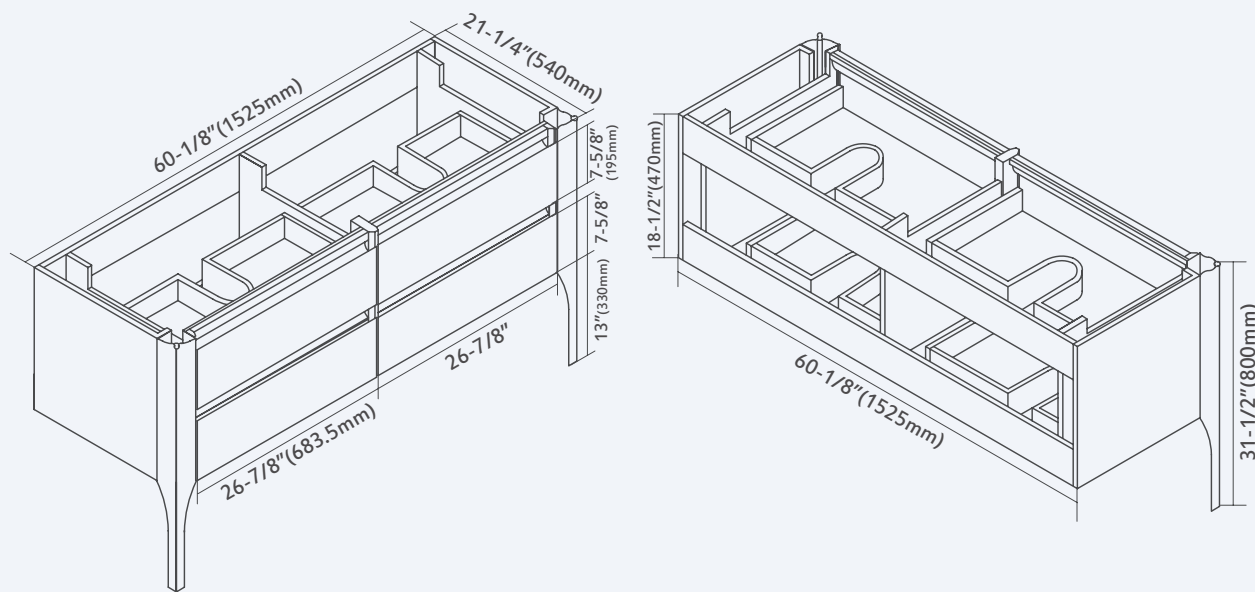

More Mirrors Available

Vanity with sensor touch LED light.

023 **60"**

023 60"

DOWELL
21" Deep LED Vanity

Drawer (Top View)

Front View

Back View