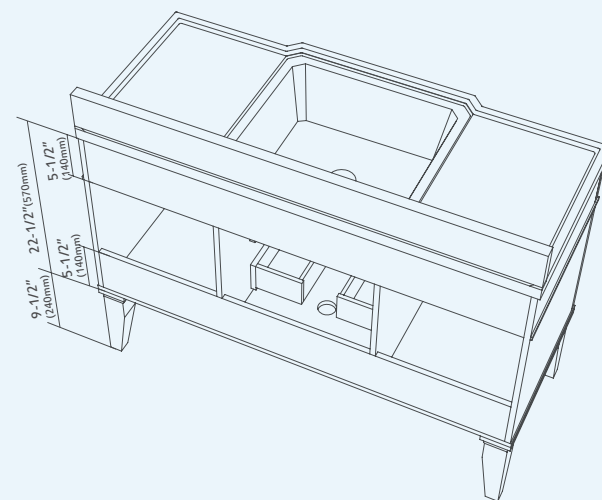

More Mirrors Available

020 48"

020 48"

DOWELL
21" Deep Vanity

Drawer (Top View)

Front View

Back View

020 48 01