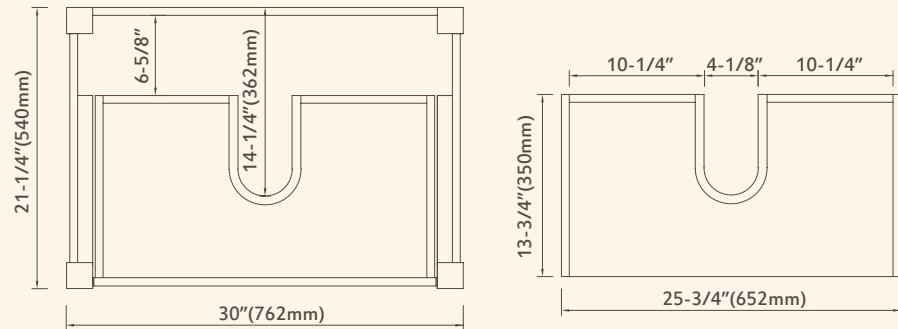

More Mirrors Available

30"
022

022 **30"**

DOWELL
21" Deep Vanity

Drawer (Top View)

Front View

Back View

022 30 01