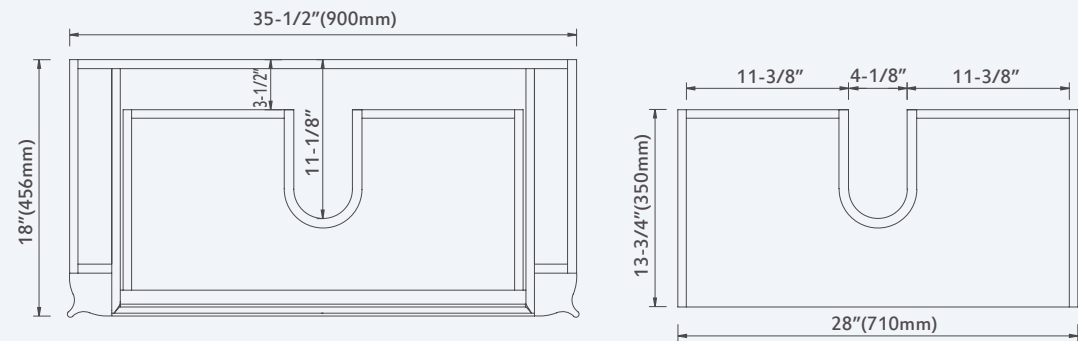

More Mirrors Available

Vanity with sensor touch LED light.

023 **36"**

023 **36"**

DOWELL
18" Deep LED Vanity

Drawer (Top View)

023 36 01

023 36 02