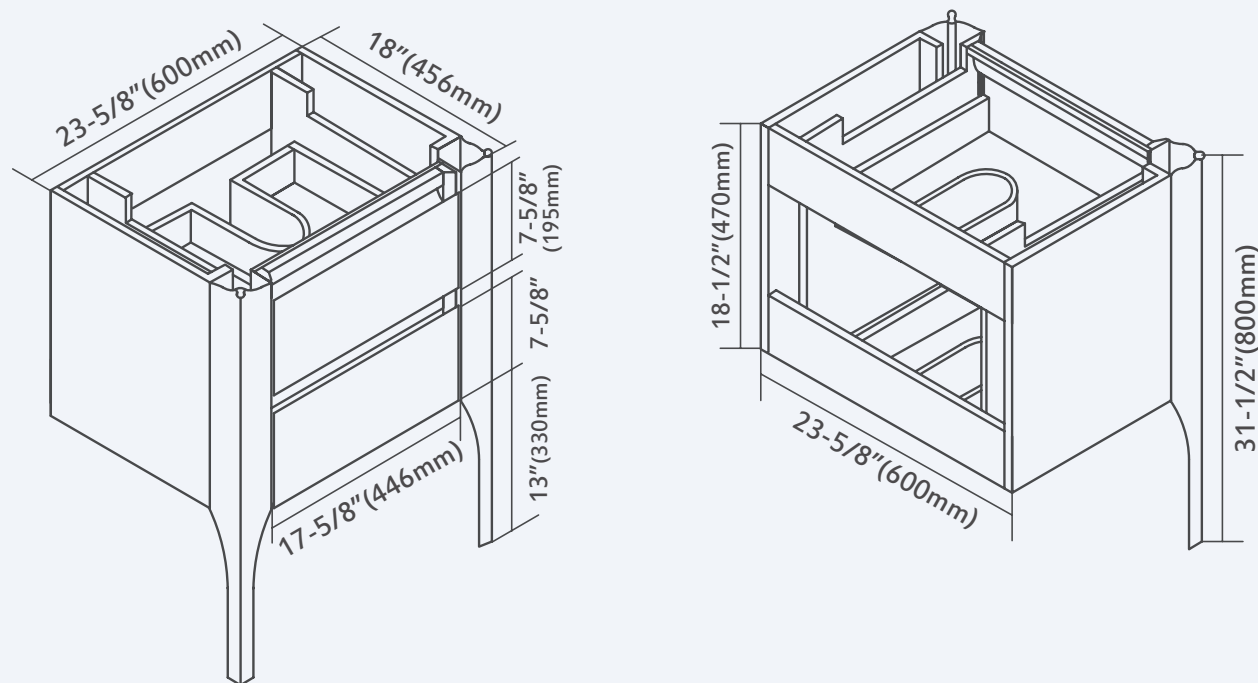

Vanity with sensor touch LED light.

023 **24"**

023 24"

Drawer (Top View)

Front View

Back View

023 24 01

023 24 02