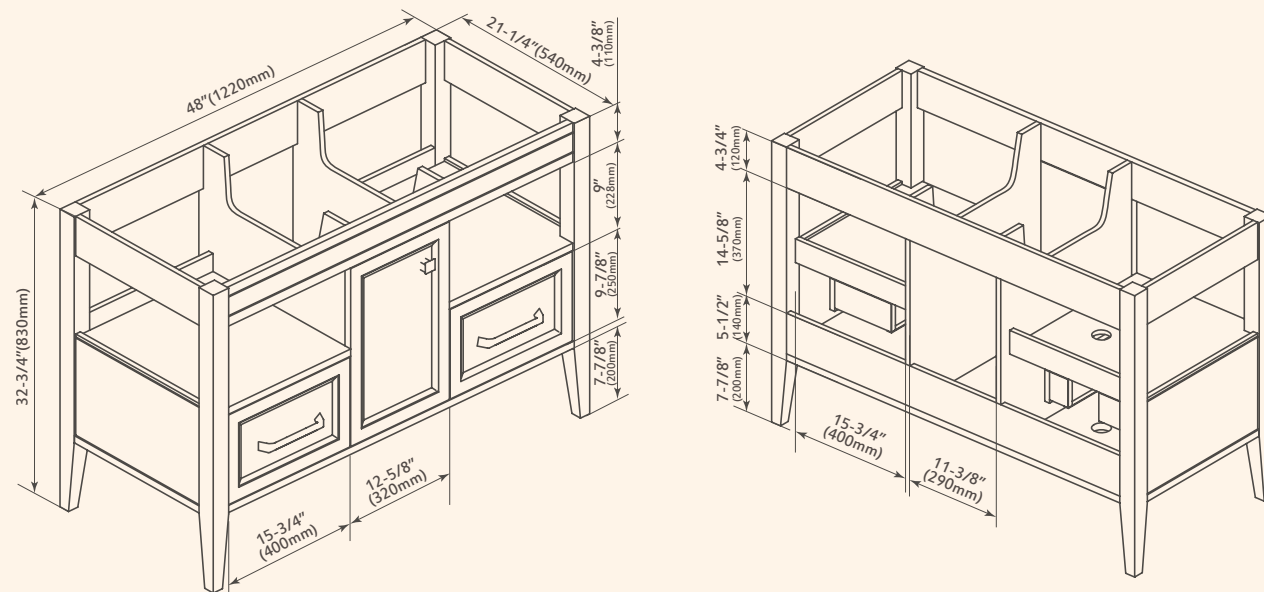

More Mirrors Available

48"
022

022 **48"**

DOWELL
21" Deep Vanity

Drawer (Top View)

Front View

Back View

022 - 48" **21"** Deep