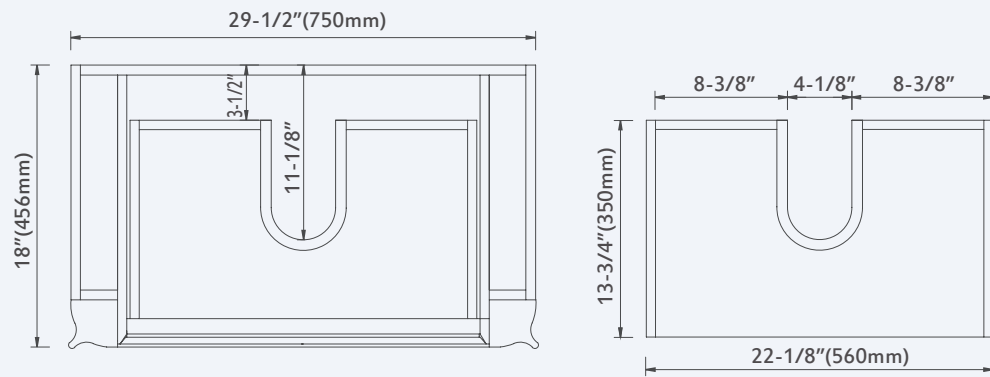

More Mirrors Available

Vanity with sensor touch LED light.

023 **30"**

023 30"

DOWELL
18" Deep LED Vanity

023 30"

Drawer (Top View)

Front View