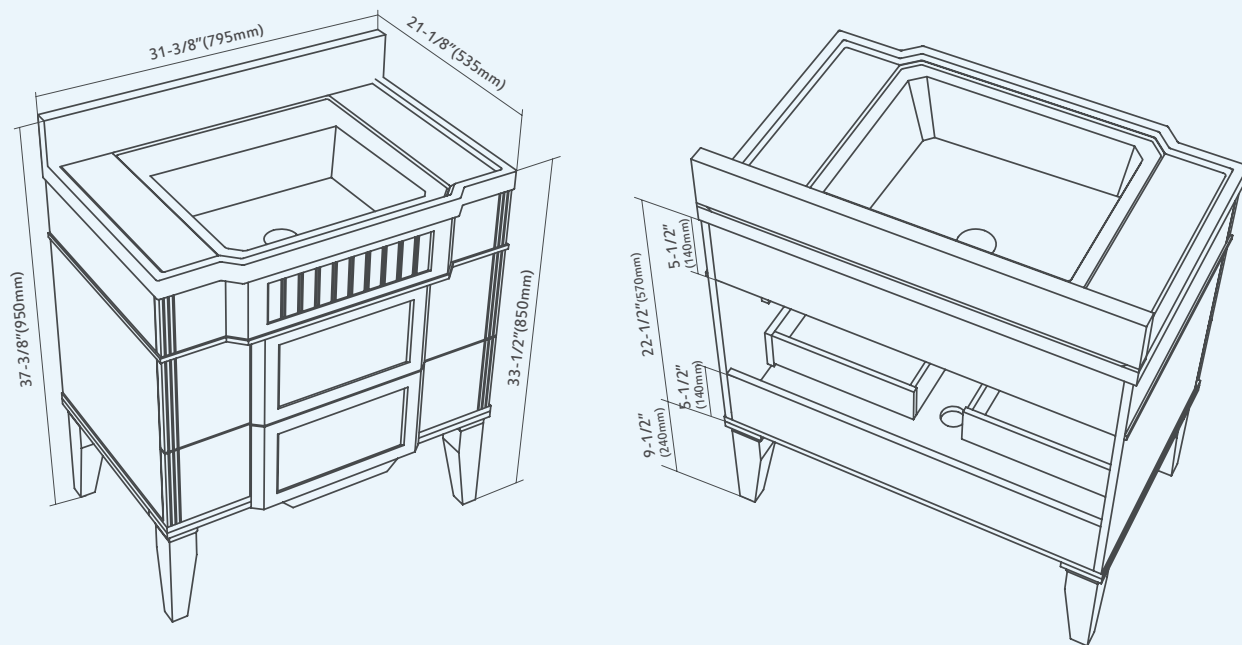

020 **33"**

DOWELL
21" Deep Vanity

Drawer (Top View)

Front View

Back View

020 33 01

020 33 05

020 33 06